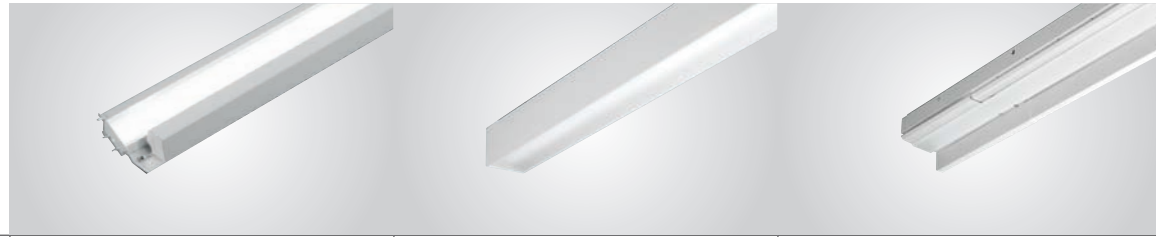

CX Continuous LED Cove

Distributions

Soft & uniform accent lighting
up to 1000 lumens per foot

0°

25°

Williams Product Builder ⚡

Simplify ordering & layout design with the
Williams Linear Product Builder at hew.com

- Field adjustable to the inch
- Solutions for contractor & extruded coves
- Exceptional performance & value
- Multiple dimming options & integral emergency
- Quick-connect wiring for simple lay-in installation
- Available with PoE, tunable white & full color technologies
- Designed & manufactured in the USA

Continuous Guide

Series	CX	LX	PX
Application	Cove	Ambient	Perimeter
Footprint	4" Wide	4" Wide	4" & 6" Wide
Max Lumen Output	1,000 lm/ft	1,200 lm/ft	1,000 lm/ft
Distributions	Symmetric & Asymmetric	Symmetric & Asymmetric	Wall Slot Wall Wash Wall Graze
Mounting	Surface Lay-in	Surface Recessed Suspended Wall	Recessed
Corners	Field-adjustable	90°	90°