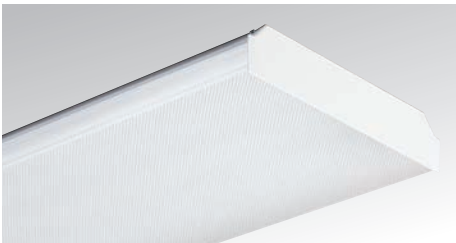

18 Low-Profile Wrap

- Wrap around lens provides uniform downward light and subtle side illumination
- Shallow depth provides low-profile appearance
- Shielding is secured continuously along fixture sides

Fixture Standards: 4' • Clear prismatic acrylic diffuser • 32-watt T8 • Electronic ballast • Universal voltage

FLUORESCENT SERIES	DESCRIPTION
18-4-432-A-QS-EB4*AD-UNV	4-Lamp