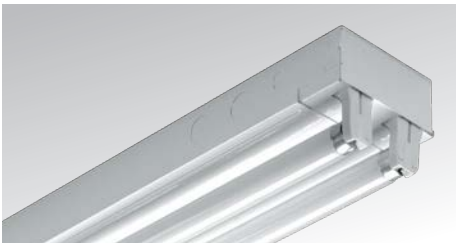

76 Standard Strip

- Low 2" profile housing
- Available in 4' and 8' lengths
- R1240 Reflector available (T8 only)

FLUORESCENT Fixture Standards: 32-watt T8 • Electronic ballast • Universal voltage

FLUORESCENT SERIES	DESCRIPTION
76-4-232-QS-EB2*AD-UNV	4' ▪ 2-Lamp
76-8-432-QS-EB4*AD-UNV	8' ▪ 4-Lamp
R1240-4 REFLECTOR	4' Reflector