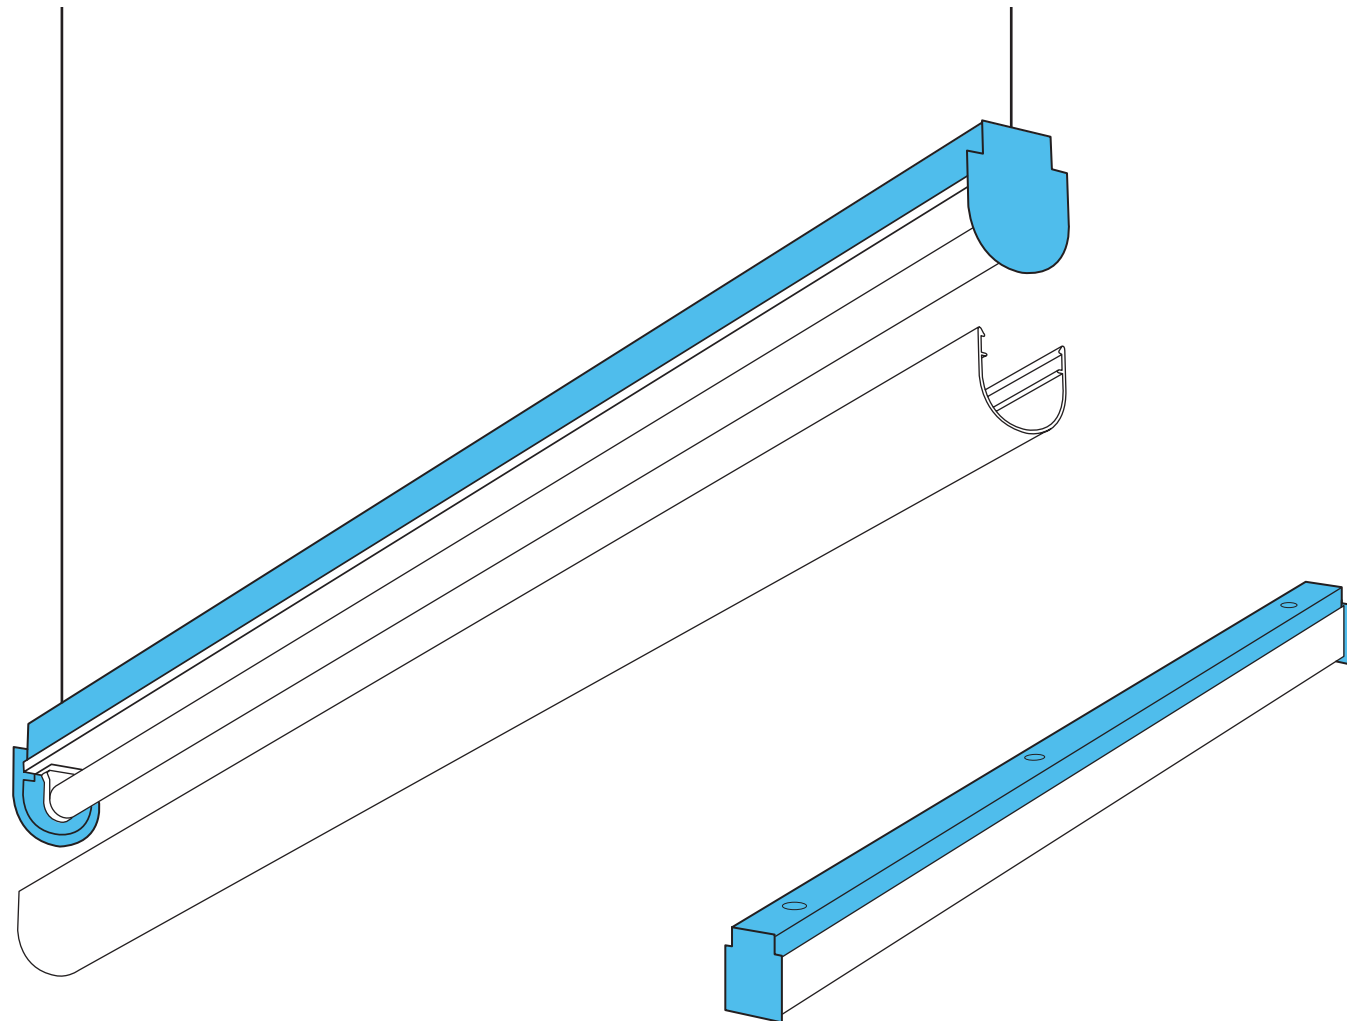

LLM | LLMS SERIES COLOR DETAIL

H.E. Williams, Inc.
www.hewilliams.com
1-866-358-4065
CC0005.111813MP