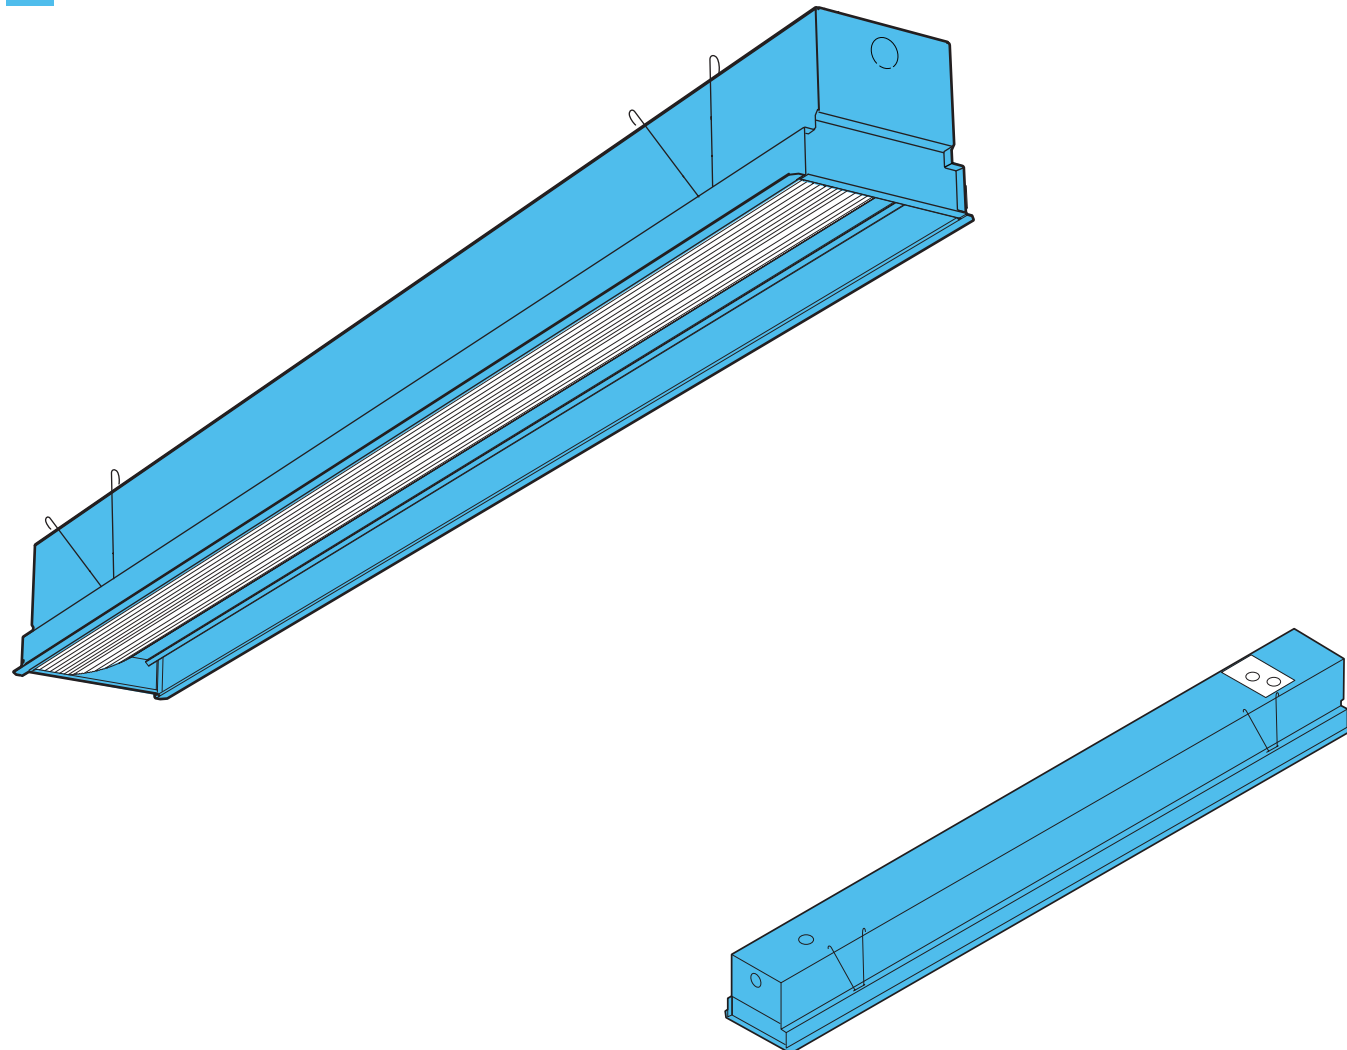

HETW SERIES COLOR DETAIL

H.E. Williams, Inc.
www.hewilliams.com
1-866-358-4065
CC0013.111813MP