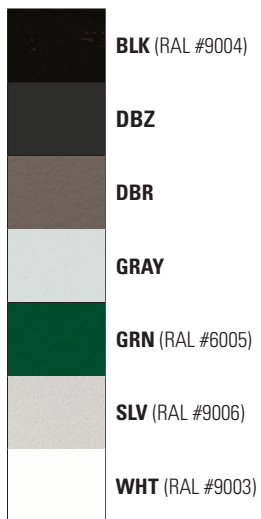

VF1 & VF2 Series

Default Color Detail

Color specified for this series will default to parts painted as indicated in drawings at right.

STANDARD COLOR OPTIONS

Williams super durable polyester powder coat meets and exceeds AAMA 2604 specifications for outdoor durability.

The standard colors listed below are available on this fixture without incurring a custom color fee (swatches available on request):

The colors shown will vary from actual material.

CUSTOM COLOR OPTION

For custom color (adder applies), please specify RAL code, or a manufacturer code plus a description as shown below.

All custom colors other than RAL require two sample swatches, minimum 1" square.

EXAMPLES:

- RAL color: **RAL #4009 Pastellviolett**
- Sherwin-Williams color (requires two 1" swatches): **#SW6795, Major Blue**

 = Default Color Locations

VF2 with Straight Arm

VF1 with Straight Arm

VF1 & VF2 SERIES COLOR DETAIL

H.E. Williams, Inc.
www.hewilliams.com
1-866-358-4065
CC0046.05271AMP