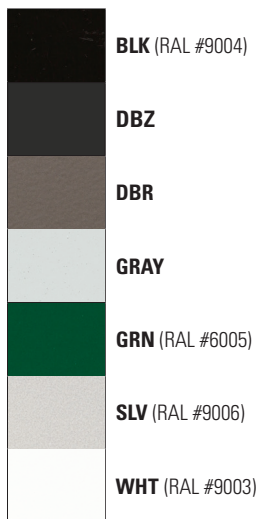

VWM & VWP Series

Default Color Detail

Color specified for this series will default to parts painted as indicated in drawings at right.

STANDARD COLOR OPTIONS

Williams super durable polyester powder coat meets and exceeds AAMA 2604 specifications for outdoor durability.

The standard colors listed below are available on this fixture without incurring a custom color fee (swatches available on request):

The colors shown will vary from actual material.

CUSTOM COLOR OPTION

For custom color (adder applies), please specify RAL code, or a manufacturer code plus a description as shown below.

All custom colors other than RAL require two sample swatches, minimum 1" square.

EXAMPLES:

- RAL color: **RAL #4009 Pastellviolett**
- Sherwin-Williams color (requires two 1" swatches): **#SW6795, Major Blue**

 = Default Color Locations

VWMH Shown

VWMV Shown

VWPH Shown

VWM & VWP SERIES COLOR DETAIL

H.E. Williams, Inc.
www.hew.com
1-866-358-4065
CC0052.032916JL