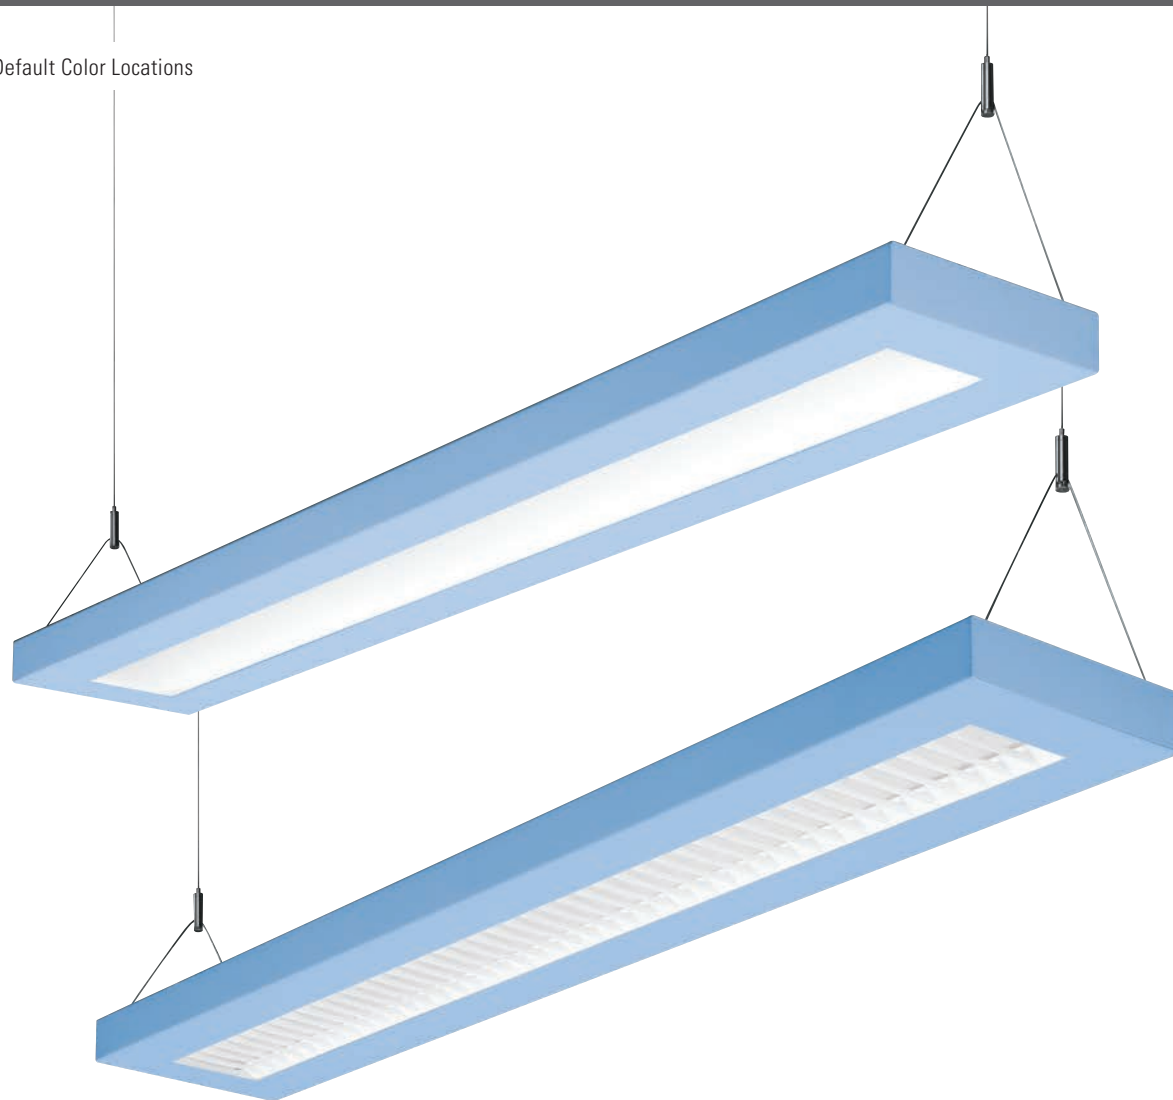

SDI5 SERIES COLOR DETAIL

H.E. Williams, Inc.
www.hew.com
1-866-358-4065
CC0065.012617JL