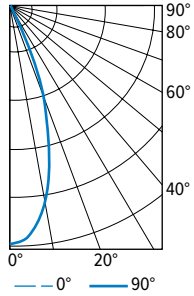

CANDLEPOWER DISTRIBUTION	VERTICAL ANGLE	HORIZONTAL ANGLE			ZONAL LUMENS
		0°	45°	90°	
	0	1347	1347	1346	
	5	1346	1339	1338	127
	15	1298	1291	1287	365
	25	1213	1216	1201	553
	35	862	1026	838	575
	45	388	598	374	374
	55	222	249	213	212
	65	121	119	118	121
	75	51	51	51	55
	85	8	7	6	11
	90	0	0	0	

LUMEN SUMMARY	ZONE	LUMENS	% FIXTURE
	0 - 30	1045	44
	0 - 40	1620	68
	0 - 60	2206	92
	0 - 90	2393	100
	0 - 180	2393	100

4PS-P24/835-DIM-POE-LM-OF-WH Total Luminaire Output: 2474 lumens; 25.0 Watts | Efficacy: 99.0 lm/W | 82.8 CRI; 3431K CCT