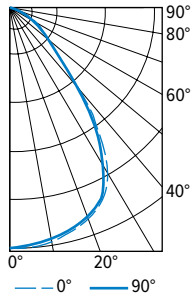

4PS PoE | tunable WHITE

4.5" Shallow Plenum Downlight – Square

FIXTURE PERFORMANCE DATA

STANDARD

	DIST.	DELIVERED LUMENS	WATTAGE	EFFICACY (lm/W)
P13	W	1289	12.3	104.8
	M	1333	12.3	108.3
	N	1290	12.3	104.8
P24	W	2393	25.0	96.0
	M	2474	25.0	99.0
	N	2394	25.0	96.0
	W	3806	37.5	101.5
P38	M	3934	37.5	104.9
	N	3807	37.5	101.5

TUNABLE WHITE

	DIST.	DELIVERED LUMENS	WATTAGE	EFFICACY (lm/W)
P13	W	1005	12.3	81.7
	M	1017	12.3	82.6
	N	982	12.3	79.9
P24	W	2005	25.0	80.2
	M	2133	25.0	85.3
	N	2062	25.0	82.5

- Photometrics tested in accordance with IESNA LM-79. Results shown are based on 25°C ambient temperature.
- Standard results based on 3500K/80 CRI, actual lumens may vary +/-5%
- Tunable white results based on 4000K/80 CRI, actual lumens may vary +/-5%
- Use multiplier tables to calculate additional options.

TRIM	
CATALOG NUMBER	CONVERSION FACTOR
AD	0.85
PD	0.85

PHOTOMETRY

4PS-P24/835-DIM-POE-LW-OF-WH Total Luminaire Output: 2393 lumens; 25.0 Watts | Efficacy: 96.0 lm/W | 82.8 CRI; 3431K CCT

CANDLEPOWER DISTRIBUTION	VERTICAL ANGLE	HORIZONTAL ANGLE			ZONAL LUMENS
		0°	45°	90°	
	0	1347	1347	1346	
	5	1346	1339	1338	127
	15	1298	1291	1287	365
	25	1213	1216	1201	553
	35	862	1026	838	575
	45	388	598	374	374
	55	222	249	213	212
	65	121	119	118	121
	75	51	51	51	55
	85	8	7	6	11
	90	0	0	0	