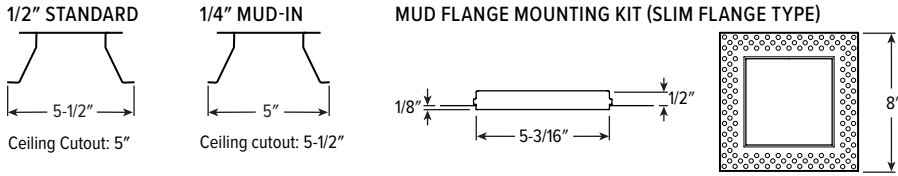

4PS PoE | tunable **WHITE** 4.5" Shallow Plenum Downlight – Square

FLANGE TYPE DETAILS