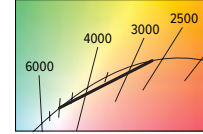

4PS PoE | tunable WHITE

4.5" Shallow Plenum Downlight – Square

FIXTURE PERFORMANCE DATA

STANDARD

	DIST.	DELIVERED LUMENS	WATTAGE	EFFICACY (lm/W)
P13	W	1289	12.3	104.8
	M	1333	12.3	108.3
	N	1290	12.3	104.8
P24	W	2393	25.0	96.0
	M	2474	25.0	99.0
	N	2394	25.0	96.0
	W	3806	37.5	101.5
P38	M	3934	37.5	104.9
	N	3807	37.5	101.5

TUNABLE WHITE

	DIST.	DELIVERED LUMENS	WATTAGE	EFFICACY (lm/W)
P13	W	1005	12.3	81.7
	M	1017	12.3	82.6
	N	982	12.3	79.9
P24	W	2005	25.0	80.2
	M	2133	25.0	85.3
	N	2062	25.0	82.5

- Photometrics tested in accordance with IESNA LM-79. Results shown are based on 25°C ambient temperature.
- Standard results based on 3500K/80 CRI, actual lumens may vary +/-5%
- Tunable white results based on 4000K/80 CRI, actual lumens may vary +/-5%
- Use multiplier tables to calculate additional options.

MULTIPLIER TABLES

	COLOR TEMPERATURE		
	CCT	LUMENS	
80 CRI	STANDARD	TUNABLE WHITE	
	2700K	0.92	0.83
	3000K	0.98	1.00
	3500K	1.00	0.99
	4000K	1.01	1.00
5000K	1.02	0.98	
90 CRI	2700K	0.76	-
	3000K	0.79	-
	3500K	0.82	-
	4000K	0.84	-
	5000K	0.88	-

TRIM	
CATALOG NUMBER	CONVERSION FACTOR
AD	0.85
PD	0.85

PHOTOMETRY

4PS-P24/835-DIM-POE-LW-OF-WH Total Luminaire Output: 2393 lumens; 25.0 Watts | Efficacy: 96.0 lm/W | 82.8 CRI; 3431K CCT

CANDLEPOWER DISTRIBUTION	VERTICAL ANGLE	HORIZONTAL ANGLE			ZONAL LUMENS
		0°	45°	90°	
	0	1347	1347	1346	
	5	1346	1339	1338	127
	15	1298	1291	1287	365
	25	1213	1216	1201	553
	35	862	1026	838	575
	45	388	598	374	374
	55	222	249	213	212
	65	121	119	118	121
	75	51	51	51	55
	85	8	7	6	11
	90	0	0	0	