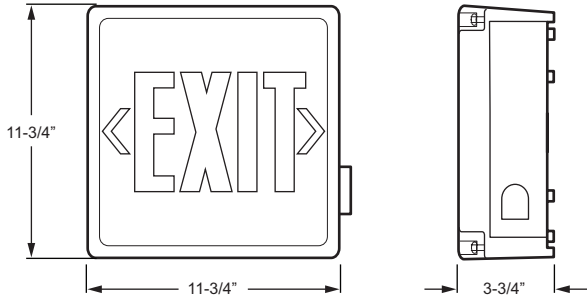

CROSS SECTIONS

ORDERING INFORMATION

SERIES
EXIT/WET Wet Location LED Exit Sign

LETTER COLOR (Must specify)
R Red
G Green

HOUSING COLOR (Must specify)
WHT Industry-standard white

POWER OPTIONS (Must specify)
AC AC operation
EM AC operation with emergency battery backup