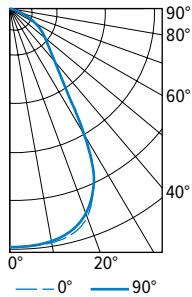

PHOTOMETRY

6DS-L18/9TC-DIM-120-LW-OF-WH Total Luminaire Output: 1667 lumens; 40.1 Watts | Efficacy: 41.6 lm/W | 97.6 CRI; 3905K CCT

VERTICAL ANGLE	HORIZONTAL ANGLE			ZONAL LUMENS
	0°	45°	90°	
0	1126	1126	1126	
5	1129	1123	1125	107
15	1103	1089	1089	308
25	919	1013	923	430
35	420	678	422	338
45	255	294	249	215
55	161	165	160	146
65	83	83	80	83
75	32	31	30	34
85	2	2	3	6
90	0	0	0	

LUMEN SUMMARY	ZONE	LUMENS	% FIXTURE
	0 - 30	845	51
	0 - 40	1183	71
	0 - 60	1544	93
	0 - 90	1667	100
	0 - 180	1667	100

6DS-L18/9TC-DIM-120-OWW-OF-CS Total Luminaire Output: 1666 lumens; 40.1 Watts | Efficacy: 41.6 lm/W | 97.6 CRI; 3905K CCT