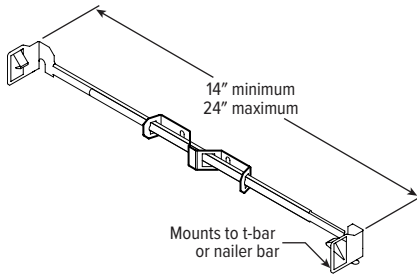

MOUNTING HARDWARE DETAILS

F1 Factory-installed 2-position fixed pan bracket, universal bar hanger included, ships uninstalled