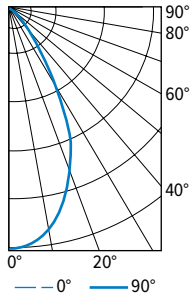

6DS tunable COLOR 6" Downlight – Square

6DS-L18/9TC-DIM-120-OW-OF-CS Total Luminaire Output: 1732 lumens; 40.1 Watts | Efficacy: 43.2 lm/W | 97.6 CRI; 3905K CCT