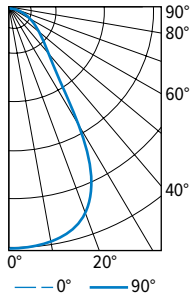

CANDLEPOWER DISTRIBUTION	VERTICAL ANGLE	HORIZONTAL ANGLE			ZONAL LUMENS
		0°	45°	90°	
	0	1995	1995	1995	
	5	1981	1968	1960	185
	15	1701	1704	1688	474
	25	1187	1232	1169	545
	35	488	670	477	360
	45	140	217	136	141
	55	16	29	16	26
	65	0	0	0	1
	75	0	0	0	0
	85	0	0	0	0
	90	0	0	0	

LUMEN SUMMARY	ZONE	LUMENS	% FIXTURE
	0 - 30	1204	70
	0 - 40	1564	90
	0 - 60	1731	100
	0 - 90	1732	100
	0 - 180	1732	100

6DS-L18/9TC-DIM-120-RW-OF-WH Total Luminaire Output: 1771 lumens; 40.1 Watts | Efficacy: 44.2 lm/W | 97.6 CRI; 3905K CCT