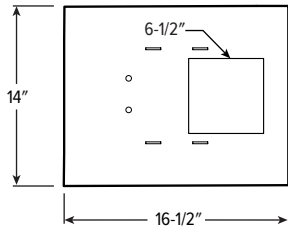

MOUNTING TYPE DETAILS

NEW CONSTRUCTION