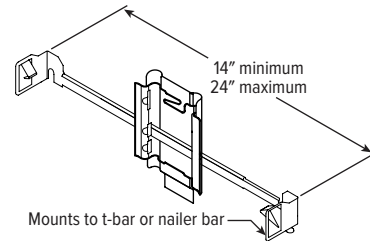

BA1 Adjustable butterfly pan bracket, bar hanger not included (N Mounting Type only)

CA1 Adjustable caterpillar pan bracket, universal bar hanger included (N Mounting Type only)