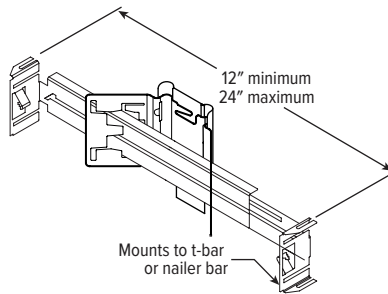

BA2 Adjustable butterfly pan bracket, heavy-duty universal bar hanger included (N Mounting Type only)