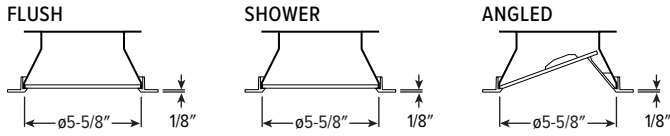

LUMEN SUMMARY	ZONE	LUMENS	% FIXTURE
		0 - 40	1071
	0 - 60	1145	97
	0 - 90	1175	100
	0 - 180	1175	100

6PR tunable WHITE 6" Shallow Plenum Downlight – Round

TRIMLOCK DETAILS

TRIM TYPE DETAILS

FLANGE TYPE DETAILS