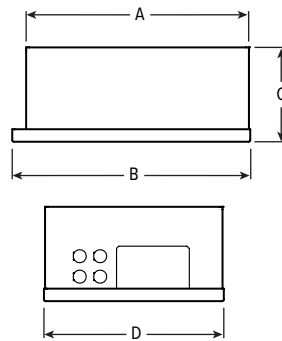

REFLECTOR FINISH DETAILS

MOUNTING TYPE DETAILS

NEW CONSTRUCTION

IC-RATED

LUMENS	LENGTH			
	A	B	C	D
L10	15-1/16"	16"	4-1/2"	12-1/8"
L21	15-3/16"	16"	6-3/8"	12-1/8"

REMODEL

6PR tunable WHITE 6" Shallow Plenum Downlight – Round

EM/10W/RTS DETAILS

Shown Installed

MOUNTING HARDWARE DETAILS

F1 Integral 2-position fixed pan bracket, universal bar hanger included

BA1 Adjustable butterfly pan bracket, bar hanger not included (N Mounting Type only)