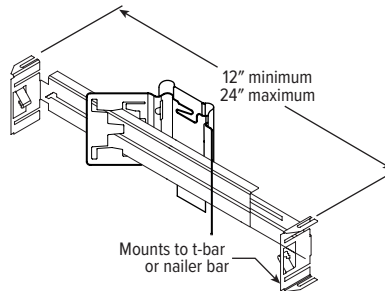

BA2 Adjustable butterfly pan bracket, heavy-duty universal bar hanger included (N Mounting Type only)