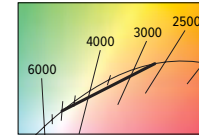

6PR tunable WHITE

6" Shallow Plenum Downlight – Round

FIXTURE PERFORMANCE DATA

	DISTRIBUTION	DELIVERED LUMENS	WATTAGE	EFFICACY (lm/W)
L10	W	1148	14.6	78.6
	M	1164	14.6	79.7
	N	1175	14.6	80.5
L21	W	2152	24.0	89.5
	M	2182	24.0	90.7
	N	2107	24.0	87.6
L43	W	4352	46.7	93.1
	M	-	-	-
	N	-	-	-

MULTIPLIER TABLES

COLOR TEMPERATURE		
CCT	LUMENS	WATTS
2700K	0.83	1.03
3000K	1.00	1.00
3500K	0.99	0.99
4000K	1.00	1.00
5000K	0.98	1.03

TRIM	
CATALOG NUMBER	CONVERSION FACTOR
S	0.85
AD	0.85
PD	0.85

- Photometrics tested in accordance with IESNA LM-79. Results shown are based on 25°C ambient temperature.
- Wattage shown is based on 120V input.
- Results based on 4000K, 80 CRI, actual lumens may vary +/-5%
- Use multiplier tables to calculate additional options.

PHOTOMETRY

6PR-TL-L10/8TW-DIM-UNV-LW-OF-WH Total Luminaire Output: 1148 lumens; 14.6 Watts | Efficacy: 78.6 lm/W | 80.0 CRI; 4037K CCT

CANDLEPOWER DISTRIBUTION	VERTICAL ANGLE	HORIZONTAL ANGLE	ZONAL LUMENS
		0°	
	0	608	
	5	597	56
	15	559	158
	25	514	237
	35	447	276
	45	289	219
	55	116	108
	65	58	58
	75	26	28
	85	6	7
	90	0	

6PR-TL-L10/8TW-DIM-UNV-LN-OF-WH Total Luminaire Output: 1175 lumens; 14.6 Watts | Efficacy: 80.5 lm/W | 80.0 CRI; 4037K CCT

CANDLEPOWER DISTRIBUTION	VERTICAL ANGLE	HORIZONTAL ANGLE	ZONAL LUMENS
		0°	
	0	4341	
	5	3924	341
	15	1682	463
	25	401	195
	35	110	73
	45	56	44
	55	34	31
	65	19	19
	75	8	9
	85	2	2
	90	0	