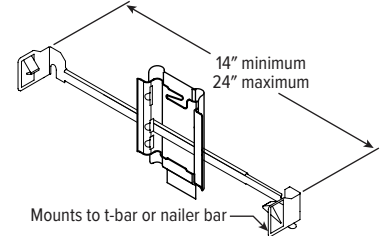

EM/10W/RTS DETAILS

Shown Installed

MOUNTING HARDWARE DETAILS

F1 Integral 2-position fixed pan bracket, universal bar hanger included

BA1 Adjustable butterfly pan bracket, bar hanger not included (N Mounting Type only)

CA1 Adjustable caterpillar pan bracket, universal bar hanger included (N Mounting Type only)

BA2 Adjustable butterfly pan bracket, heavy-duty universal bar hanger included (N Mounting Type only)

CA2 Adjustable caterpillar pan bracket, t-bar hanger included (N Mounting Type only)