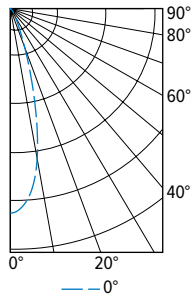

CANDLEPOWER DISTRIBUTION	VERTICAL ANGLE	HORIZONTAL ANGLE	ZONAL LUMENS
		0°	
	0	608	
	5	597	56
	15	559	158
	25	514	237
	35	447	276
	45	289	219
	55	116	108
	65	58	58
	75	26	28
	85	6	7
	90	0	

LUMEN SUMMARY	ZONE	LUMENS	% FIXTURE	
		0 - 40	728	63
	0 - 60	1055	92	
	0 - 90	1148	100	
	0 - 180	1148	100	

6PR-TL-L10/8TW-DIM-UNV-LM-OF-WH Total Luminaire Output: 1164 lumens; 14.6 Watts | Efficacy: 79.7 lm/W | 80.0 CRI; 4037K CCT