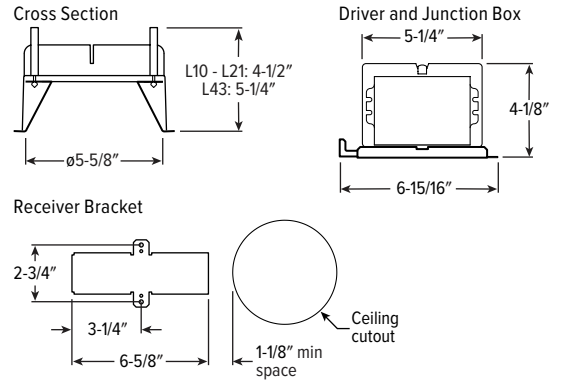

REFLECTOR FINISH DETAILS

MOUNTING TYPE DETAILS

NEW CONSTRUCTION

IC-RATED

LUMENS	LENGTH			
	A	B	C	D
L10	15-1/16"	16"	4-1/2"	12-1/8"
L21	15-3/16"	16"	6-3/8"	12-1/8"

REMODEL

6PR tunable WHITE 6" Shallow Plenum Downlight – Round

EM/10W/RTS DETAILS

Shown Installed

MOUNTING HARDWARE DETAILS

F1 Integral 2-position fixed pan bracket, universal bar hanger included

BA1 Adjustable butterfly pan bracket, bar hanger not included (N Mounting Type only)