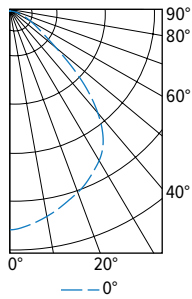

6PR tunable WHITE

6" Shallow Plenum Downlight – Round

FIXTURE PERFORMANCE DATA

	DISTRIBUTION	DELIVERED LUMENS	WATTAGE	EFFICACY (lm/W)
L10	W	1148	14.6	78.6
	M	1164	14.6	79.7
	N	1175	14.6	80.5
L21	W	2152	24.0	89.5
	M	2182	24.0	90.7
	N	2107	24.0	87.6
L43	W	4352	46.7	93.1
	M	-	-	-
	N	-	-	-

MULTIPLIER TABLES

COLOR TEMPERATURE		
CCT	LUMENS	WATTS
2700K	0.83	1.03
3000K	1.00	1.00
3500K	0.99	0.99
4000K	1.00	1.00
5000K	0.98	1.03

TRIM	
CATALOG NUMBER	CONVERSION FACTOR
S	0.85
AD	0.85
PD	0.85

- Photometrics tested in accordance with IESNA LM-79. Results shown are based on 25°C ambient temperature.
- Wattage shown is based on 120V input.
- Results based on 4000K, 80 CRI, actual lumens may vary +/-5%
- Use multiplier tables to calculate additional options.

PHOTOMETRY

6PR-TL-L10/8TW-DIM-UNV-LW-OF-WH Total Luminaire Output: 1148 lumens; 14.6 Watts | Efficacy: 78.6 lm/W | 80.0 CRI; 4037K CCT

CANDLEPOWER DISTRIBUTION	VERTICAL ANGLE	HORIZONTAL ANGLE	ZONAL LUMENS
		0°	
	0	608	
	5	597	56
	15	559	158
	25	514	237
	35	447	276
	45	289	219
	55	116	108
	65	58	58
	75	26	28
	85	6	7
	90	0	