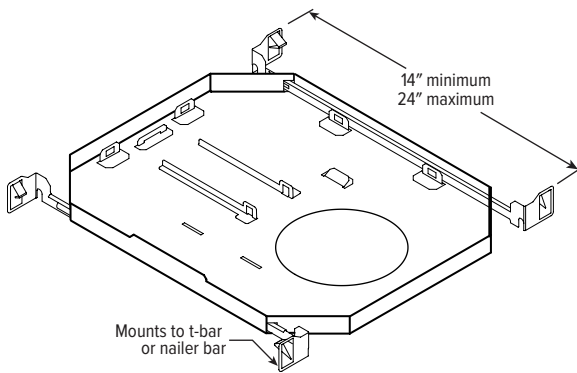

EM/10W/RTS DETAILS

Shown Installed

MOUNTING HARDWARE DETAILS

F1 Integral 2-position fixed pan bracket, universal bar hanger included

BA1 Adjustable butterfly pan bracket, bar hanger not included (N Mounting Type only)