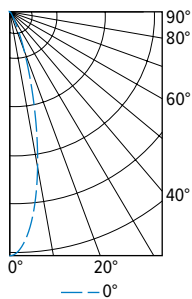

PHOTOMETRY

6PR-TL-L10/8TW-DIM-UNV-LW-OF-WH Total Luminaire Output: 1148 lumens; 14.6 Watts | Efficacy: 78.6 lm/W | 80.0 CRI; 4037K CCT

CANDLEPOWER DISTRIBUTION	VERTICAL ANGLE	HORIZONTAL ANGLE	ZONAL LUMENS
		0°	
	0	608	
	5	597	56
	15	559	158
	25	514	237
	35	447	276
	45	289	219
	55	116	108
	65	58	58
	75	26	28
	85	6	7
	90	0	

LUMEN SUMMARY	ZONE	LUMENS	% FIXTURE
		0 - 40	728
	0 - 60	1055	92
	0 - 90	1148	100
	0 - 180	1148	100

6PR-TL-L10/8TW-DIM-UNV-LM-OF-WH Total Luminaire Output: 1164 lumens; 14.6 Watts | Efficacy: 79.7 lm/W | 80.0 CRI; 4037K CCT

CANDLEPOWER DISTRIBUTION	VERTICAL ANGLE	HORIZONTAL ANGLE	ZONAL LUMENS
		0°	
	0	2679	
	5	2574	236
	15	1685	453
	25	533	254
	35	158	104
	45	70	55
	55	36	33
	65	19	19
	75	9	9
	85	2	2
	90	0	

LUMEN SUMMARY	ZONE	LUMENS	% FIXTURE
		0 - 40	1047
	0 - 60	1134	97
	0 - 90	1164	100
	0 - 180	1164	100

6PR-TL-L10/8TW-DIM-UNV-LN-OF-WH Total Luminaire Output: 1175 lumens; 14.6 Watts | Efficacy: 80.5 lm/W | 80.0 CRI; 4037K CCT

CANDLEPOWER DISTRIBUTION	VERTICAL ANGLE	HORIZONTAL ANGLE	ZONAL LUMENS
		0°	
	0	4341	
	5	3924	341
	15	1682	463
	25	401	195
	35	110	73
	45	56	44
	55	34	31
	65	19	19
	75	8	9
	85	2	2
	90	0	