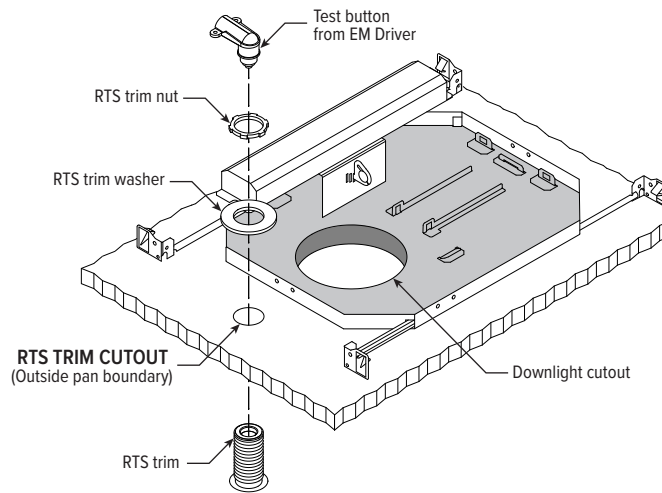

REFLECTOR FINISH DETAILS

MOUNTING TYPE DETAILS

NEW CONSTRUCTION

IC-RATED

LUMENS	LENGTH			
	A	B	C	D
L10	15-1/16"	16"	4-1/2"	12-1/8"
L21	15-3/16"	16"	6-3/8"	12-1/8"

REMODEL

6PR tunable WHITE 6" Shallow Plenum Downlight – Round

EM/10W/RTS DETAILS

Shown Installed

MOUNTING HARDWARE DETAILS

F1 Integral 2-position fixed pan bracket, universal bar hanger included

BA1 Adjustable butterfly pan bracket, bar hanger not included (N Mounting Type only)