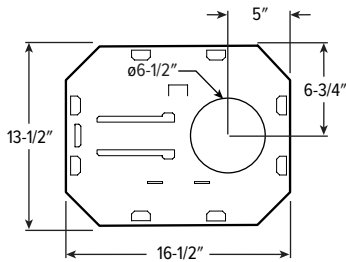

6PR-TL-L10/8TW-DIM-UNV-LN-OF-WH Total Luminaire Output: 1175 lumens; 14.6 Watts | Efficacy: 80.5 lm/W | 80.0 CRI; 4037K CCT

CANDLEPOWER DISTRIBUTION	VERTICAL ANGLE	HORIZONTAL ANGLE	ZONAL LUMENS
		0°	
	0	4341	
	5	3924	341
	15	1682	463
	25	401	195
	35	110	73
	45	56	44
	55	34	31
	65	19	19
	75	8	9
	85	2	2
	90	0	

LUMEN SUMMARY	ZONE	LUMENS	% FIXTURE
		0 - 40	1071
	0 - 60	1145	97
	0 - 90	1175	100
	0 - 180	1175	100

6PR tunable WHITE 6" Shallow Plenum Downlight – Round

TRIMLOCK DETAILS

TRIM TYPE DETAILS

FLANGE TYPE DETAILS

REFLECTOR FINISH DETAILS

MOUNTING TYPE DETAILS

NEW CONSTRUCTION

IC-RATED

LUMENS	LENGTH			
	A	B	C	D
L10	15-1/16"	16"	4-1/2"	12-1/8"
L21	15-3/16"	16"	6-3/8"	12-1/8"

REMODEL

6PR tunable WHITE 6" Shallow Plenum Downlight – Round