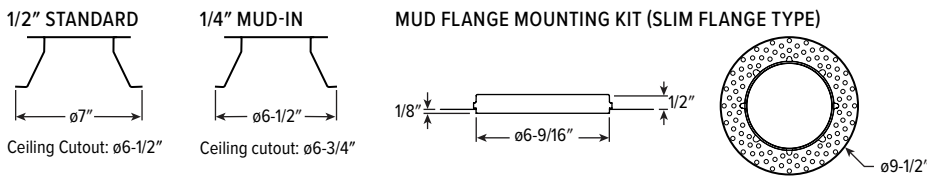

LUMEN SUMMARY	ZONE	LUMENS	% FIXTURE
		0 - 40	1071
	0 - 60	1145	97
	0 - 90	1175	100
	0 - 180	1175	100

6PR tunable WHITE 6" Shallow Plenum Downlight – Round

TRIMLOCK DETAILS

TRIM TYPE DETAILS

FLANGE TYPE DETAILS