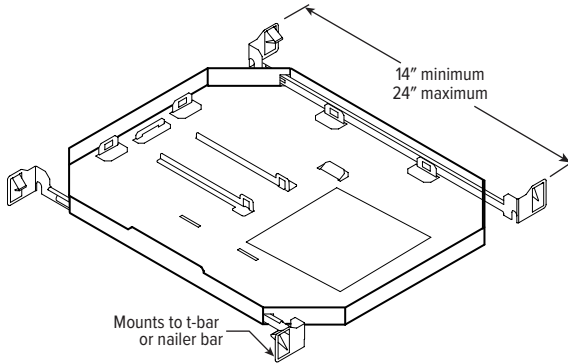

EM/10W/RTS DETAILS

Shown Installed

6PS LED 6" Shallow Plenum Downlight – Square

MOUNTING HARDWARE DETAILS

F1 Integral 2-position fixed pan bracket, universal bar hanger included

BA1 Adjustable butterfly pan bracket, bar hanger not included (N Mounting Type only)