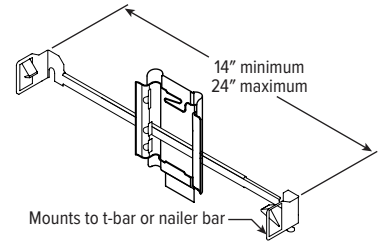

CA1 Adjustable caterpillar pan bracket, universal bar hanger included (N Mounting Type only)