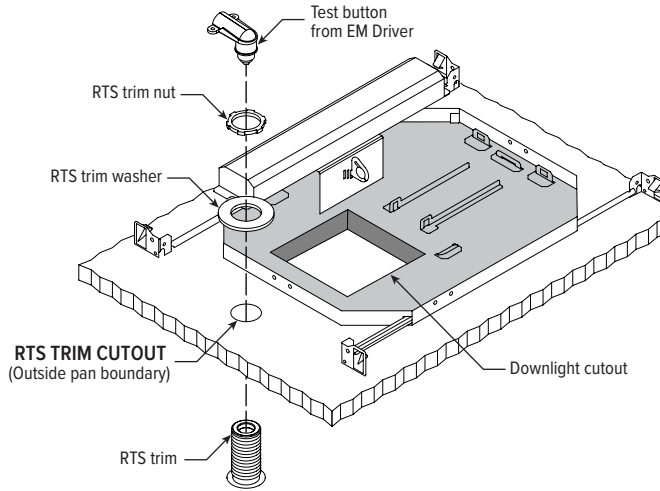

EM/10W/RTS DETAILS

Shown Installed

6PS LED 6" Shallow Plenum Downlight – Square

MOUNTING HARDWARE DETAILS

F1 Integral 2-position fixed pan bracket, universal bar hanger included

BA1 Adjustable butterfly pan bracket, bar hanger not included (N Mounting Type only)