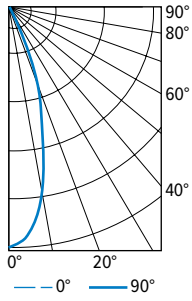

6PS LED 6" Shallow Plenum Downlight – Square

6PS-L40/835-DIM-UNV-LN-OF-WH Report #: 20375; 04/30/18 | Total Luminaire Output: 4107 lumens; 44.5 Watts | Efficacy: 92.3 lm/W | 82.9 CRI; 3419K CCT