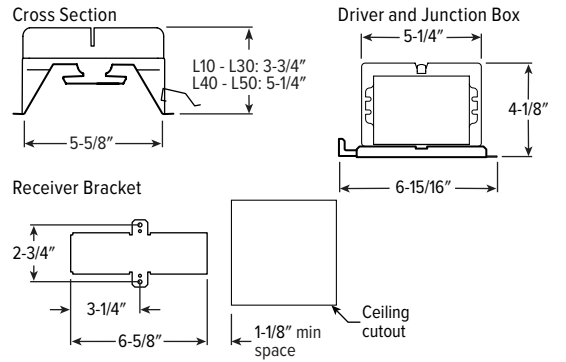

FLANGE TYPE DETAILS

REFLECTOR FINISH DETAILS

6PS LED 6" Shallow Plenum Downlight – Square

MOUNTING TYPE DETAILS

NEW CONSTRUCTION

IC-RATED

REMODEL

LUMENS	LENGTH			
	A	B	C	D
L10 - L20	15-3/16"	16"	4-1/2"	12-1/8"
L30	15-3/16"	16"	6-3/8"	12-1/8"