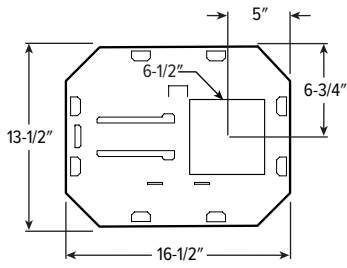

FLANGE TYPE DETAILS

REFLECTOR FINISH DETAILS

6PS LED 6" Shallow Plenum Downlight – Square

MOUNTING TYPE DETAILS

NEW CONSTRUCTION

IC-RATED

REMODEL

LUMENS	LENGTH			
	A	B	C	D
L10 - L20	15-3/16"	16"	4-1/2"	12-1/8"
L30	15-3/16"	16"	6-3/8"	12-1/8"