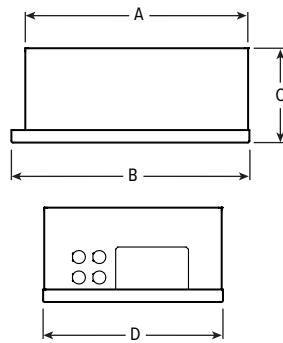

FLANGE TYPE DETAILS

REFLECTOR FINISH DETAILS

6PS LED 6" Shallow Plenum Downlight – Square

MOUNTING TYPE DETAILS

NEW CONSTRUCTION

IC-RATED

REMODEL

LUMENS	LENGTH			
	A	B	C	D
L10 - L20	15-3/16"	16"	4-1/2"	12-1/8"
L30	15-3/16"	16"	6-3/8"	12-1/8"