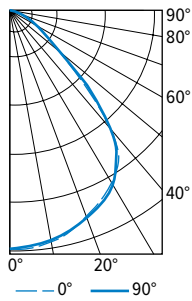

6PS LED 6" Shallow Plenum Downlight – Square

FIXTURE PERFORMANCE DATA

	DISTRIBUTION	DELIVERED LUMENS	WATTAGE	EFFICACY (lm/W)
L10	W	1067	10.7	99.5
	M	1012	10.7	94.4
	N	971	10.7	90.6
L15	W	1643	17.2	95.4
	M	1558	17.2	90.5
	N	1495	17.2	86.8
L20	W	2139	23.5	91.1
	M	2029	23.5	86.4
	N	1947	23.5	82.9
L30	W	3222	33.2	97.0
	M	3056	33.2	92.0
	N	2932	33.2	88.3
L40	W	4509	44.5	101.3
	M	4284	44.5	96.3
	N	4107	44.5	92.3
L50	W	5387	54.7	98.6
	M	-	-	-
	N	-	-	-
L60	W	6174	68.2	90.6
	M	-	-	-
	N	-	-	-
L70	W	7214	78.2	92.3
	M	-	-	-
	N	-	-	-

MULTIPLIER TABLES

	COLOR TEMPERATURE	
	CCT	CONVERSION FACTOR
80 CRI	2700K	0.92
	3000K	0.98
	3500K	1.00
	4000K	1.01
90 CRI	2700K	0.76
	3000K	0.79
	3500K	0.82
	4000K	0.84
	5000K	0.88

TRIM	
CATALOG NUMBER	CONVERSION FACTOR
AD	0.85
PD	0.85

- Photometrics tested in accordance with IESNA LM-79. Results shown are based on 25°C ambient temperature.
- Wattage shown is based on 120V input.
- Results based on L trim type, W distribution and WH finish, 3500K/80CRI, actual lumens may vary +/-5%
- Use multiplier tables to calculate additional options.

PHOTOMETRY

6PS-L40/835-DIM-UNV-LW-OF-WH Report #: 20372; 04/30/18 | Total Luminaire Output: 4509 lumens; 44.5 Watts | Efficacy: 101.3 lm/W | 82.9 CRI; 3419K CCT