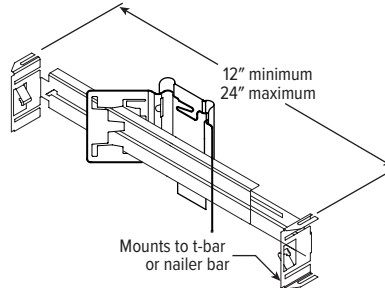

BA2 Adjustable butterfly pan bracket, heavy-duty universal bar hanger included (N Mounting Type only)