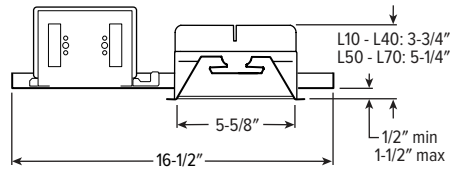

6PS LED 6" Shallow Plenum Downlight – Square

CATALOG #: _____

TYPE: _____

PROJECT: _____

NEW CONSTRUCTION AND REMODEL

FEATURES

- Slim 5" depth for minimal plenum space applications
- Beam angles ranging from 30° narrow to 85° wide for tailored performance
- Square shape accentuates architectural styles
- Spring clip retention system eliminates trim sag
- Die cast trim with flush lens provides glare-free illumination for a soft ceiling appearance
- Industry-leading efficacies as high as 101 lm/W
- Fully room-side accessible

SPECIFICATIONS

- **HOUSING** – Formed steel housing with forged aluminum heat sink. Galvanized steel splice compartment with driver mounting plate/enclosure. Mounting clips allow for ceiling thickness from 1/2" – 1-1/2" (consult factory for additional ceiling thicknesses).
- **LENSED TRIM** – Die-cast aluminum frame with micro-prismatic, tempered glass lens.
- **ELECTRICAL** – High-performance Class 2 C.O.B. LED array. Modular quick-connect plug for easy field-connection of LED light assembly to driver. Reported L70>55,000 hours. Reported L90>55,000 hours. Estimated L70 = 200,000 hours.
- **MOUNTING** – Recessed. 20 ga. galvanized steel mounting pan for new construction or IC-rated enclosure. Remodel kit option includes receiver bracket hardware. Minimum 24" O.C. marked spacing required for L50 – L70 lumen packages.
- **LISTINGS** –
 - cCSAus conforms to UL STD 1598; Certified to CAN/CSA STD C22.2 No. 250.0 for damp locations. LED light assembly conforms to UL 2108 for remote installation.
 - Suitable for wet location under covered ceiling when specified with WET/CC option.
 - IC-rated for direct contact with insulation when specified with I Mounting Type.
 - City of Chicago Environmental Air approved when specified with CP option.
 - Complies with ASTM-E283 when specified with ATH option.
 - RoHS compliant.
- **WARRANTY** – 5-year limited warranty, see hew.com/warranty.