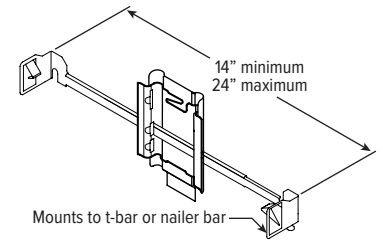

CA1 Adjustable caterpillar pan bracket, universal bar hanger included (N Mounting Type only)