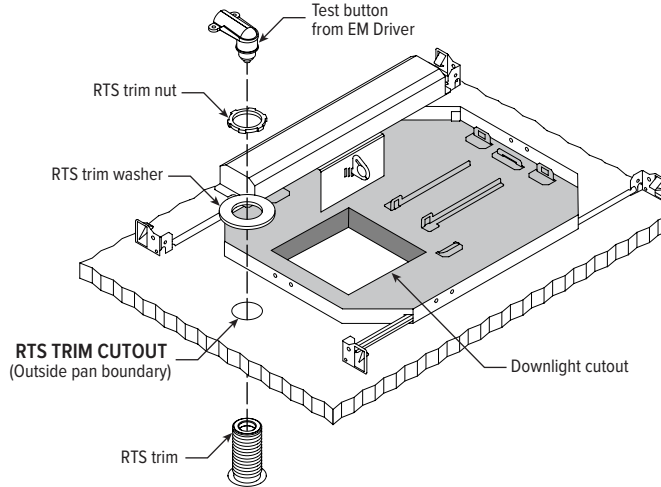

6PS tunable **WHITE** 6" Shallow Plenum Downlight – Square

REFLECTOR FINISH DETAILS

MOUNTING TYPE DETAILS

NEW CONSTRUCTION

IC-RATED

REMODEL

LUMENS	LENGTH			
	A	B	C	D
L12	15-3/16"	16"	4-1/2"	12-1/8"
L20	15-3/16"	16"	6-3/8"	12-1/8"

EM/10W/RTS DETAILS