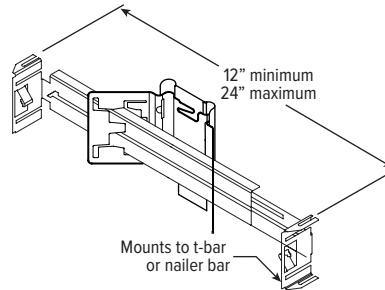

## MOUNTING HARDWARE DETAILS

**F1** Integral 2-position fixed pan bracket, universal bar hanger included

**BA1** Adjustable butterfly pan bracket, bar hanger not included (N Mounting Type only)

**BA2** Adjustable butterfly pan bracket, heavy-duty universal bar hanger included (N Mounting Type only)