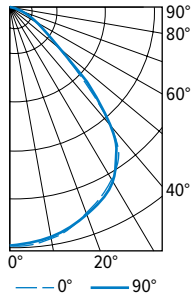

### FIXTURE PERFORMANCE DATA

	DISTRIBUTION	DELIVERED LUMENS	WATTAGE	EFFICACY (lm/W)
L12	W	1267	14.6	87.0
	M	1203	14.6	82.7
	N	1154	14.6	79.3
L20	W	2205	24.0	91.9
	M	2098	24.0	87.4
	N	2018	24.0	84.1
L42	W	4466	46.7	95.6
	M	-	-	-
	N	-	-	-

### MULTIPLIER TABLES

COLOR TEMPERATURE		
CCT	LUMENS	WATTS
2700K	0.83	1.03
3000K	1.00	1.00
3500K	0.99	0.99
4000K	1.00	1.00
5000K	0.98	1.03

TRIM	
CATALOG NUMBER	CONVERSION FACTOR
AD	0.85
PD	0.85

- Photometrics tested in accordance with IESNA LM-79. Results shown are based on 25°C ambient temperature.
- Wattage shown is based on 120V input.
- Results based on 4000K, 80 CRI, actual lumens may vary +/-5%
- Use multiplier tables to calculate additional options

### PHOTOMETRY

**6PS-L20/8TW-DIM-UNV-LW-OF-WH** Total Luminaire Output: 2205 lumens; 24.0 Watts | Efficacy: 91.9 lm/W | 80.0 CRI; 4000K CCT

VERTICAL ANGLE	HORIZONTAL ANGLE			ZONAL LUMENS
	0°	45°	90°	
0	1091	1091	1091	
5	1091	1085	1082	103
15	1052	1044	1047	295
25	978	968	976	449
35	868	867	847	533
45	518	654	513	440
55	196	307	188	223
65	94	114	94	104
75	41	44	42	47
85	8	7	8	10
90	0	0	0	