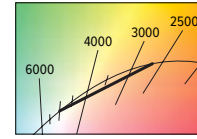

### FIXTURE PERFORMANCE DATA

	DISTRIBUTION	DELIVERED LUMENS	WATTAGE	EFFICACY (lm/W)
L12	W	1267	14.6	87.0
	M	1203	14.6	82.7
	N	1154	14.6	79.3
L20	W	2205	24.0	91.9
	M	2098	24.0	87.4
	N	2018	24.0	84.1
L42	W	4466	46.7	95.6
	M	-	-	-
	N	-	-	-

### MULTIPLIER TABLES

COLOR TEMPERATURE		
CCT	LUMENS	WATTS
2700K	0.83	1.03
3000K	1.00	1.00
3500K	0.99	0.99
4000K	1.00	1.00
5000K	0.98	1.03

TRIM	
CATALOG NUMBER	CONVERSION FACTOR
AD	0.85
PD	0.85

- Photometrics tested in accordance with IESNA LM-79. Results shown are based on 25°C ambient temperature.
- Wattage shown is based on 120V input.
- Results based on 4000K, 80 CRI, actual lumens may vary +/-5%
- Use multiplier tables to calculate additional options

### PHOTOMETRY

**6PS-L20/8TW-DIM-UNV-LW-OF-WH** Total Luminaire Output: 2205 lumens; 24.0 Watts | Efficacy: 91.9 lm/W | 80.0 CRI; 4000K CCT

VERTICAL ANGLE	HORIZONTAL ANGLE			ZONAL LUMENS
	0°	45°	90°	
0	1091	1091	1091	
5	1091	1085	1082	103
15	1052	1044	1047	295
25	978	968	976	449
35	868	867	847	533
45	518	654	513	440
55	196	307	188	223
65	94	114	94	104
75	41	44	42	47
85	8	7	8	10
90	0	0	0	