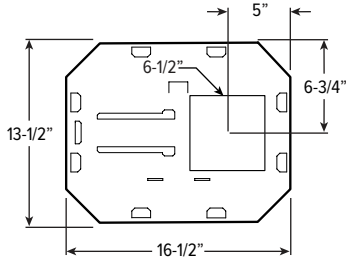

MOUNTING TYPE DETAILS

NEW CONSTRUCTION