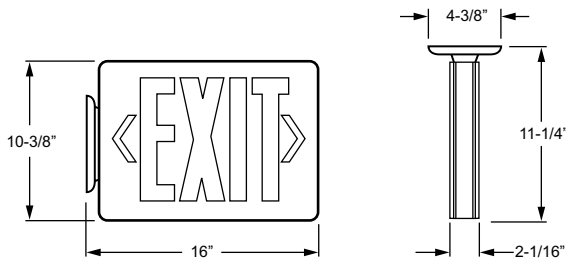

CROSS SECTIONS

ORDERING INFORMATION

SERIES		POWER OPTIONS	
EXIT/CA/NYC	New York City-Approved Cast Aluminum LED Exit	AC	AC operation
		EM	AC operation with emergency battery backup
FACEPLATE FINISH		OPTIONS	
AF	Brushed aluminum faceplate	DC	Dual circuit (AC only)
BF	Black faceplate	SDT	Self-diagnostic test (EM only)
WF	Industry-standard white faceplate		
HOUSING COLOR		ACCESSORIES (Shipped separately)	
BLK	Black	See back for details.	
BA	Brushed aluminum	PC2	Polycarbonate shield
WHT	Industry-standard white	WG/COMBO	Wireguard
		VOLTAGE	
		D	120V or 277V

FEATURES

- New York City-approved 8" tall red letters.
- Ultra-bright, energy efficient, long-life LEDs available in red.
- Available as a full-time AC powered unit or emergency unit with battery backup.
- Fully automatic solid-state system on EM units recharges battery in 24 hours.
- Charge rate/power on LED indicator and built-in test switch on emergency units.
- Compact, low profile design.
- 4.8V long-life, maintenance-free NiCd battery on emergency (EM) units provides 90 minutes of emergency operation.
- Removable directional indicators.
- Unique design allows double face conversion in the field.
- Quick-snap face plate closure.