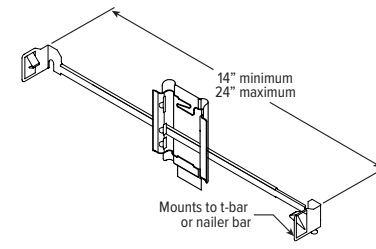

REMODEL

LUMENS	LENGTH			
	A	B	C	D
L10 - L20	15-1/16"	16"	4-1/2"	12-1/8"
L30	15-3/16"	16"	6-3/8"	12-1/8"

MOUNTING HARDWARE DETAILS

F1 2-Position fixed pan bracket, universal bar hanger included

BA1 Adjustable butterfly pan bracket, bar hanger not included

CA1 Adjustable caterpillar pan bracket, universal bar hanger included

F2 2-Position fixed pan bracket, t-bar bar hanger included

BA2 Adjustable butterfly pan bracket, heavy-duty universal bar hanger included