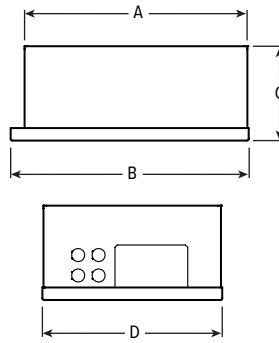

REMODEL

LUMENS	LENGTH			
	A	B	C	D
L10 - L20	15-1/16"	16"	4-1/2"	12-1/8"
L30	15-3/16"	16"	6-3/8"	12-1/8"

MOUNTING HARDWARE DETAILS

F1 2-Position fixed pan bracket, universal bar hanger included

BA1 Adjustable butterfly pan bracket, bar hanger not included