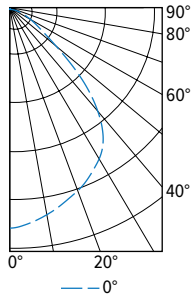

6PR LED 6" Shallow Plenum Downlight – Round

FIXTURE PERFORMANCE DATA

LED PACKAGE	DISTRIBUTION	DELIVERED LUMENS	WATTAGE	EFFICACY (lm/W)
L10	W	1111	10.7	103.6
	M	1127	10.7	105.1
	N	1137	10.7	106.1
L15	W	1696	16.6	101.9
	M	1720	16.6	103.3
	N	1736	16.6	104.3
L20	W	2208	22.7	97.3
	M	2239	22.7	98.8
	N	2260	22.7	99.7
L30	W	3293	33.2	99.1
	M	3309	33.2	99.6
	N	3224	33.2	97.1
L40	W	4394	44.1	99.6
	M	4415	44.1	100.1
	N	4302	44.1	97.6
L50	W	5503	54.7	100.7
	M	5529	54.7	101.2
	N	5388	54.7	98.6

MULTIPLIER TABLES

COLOR TEMPERATURE		
	CCT	CONVERSION FACTOR
	80 CRI	2700K
3000K		0.96
3500K		1.00
4000K		1.01

90 CRI	2700K	0.74
	3000K	0.85
	3500K	0.90
	4000K	0.91

- Photometrics tested in accordance with IESNA LM-79. Results shown are based on 25°C ambient temperature.
- Wattage shown is based on 120V input.
- Results based on 3500K, 80 CRI, actual lumens may vary +/-5%
- Use multiplier table to calculate additional options.

PHOTOMETRY

6PR-TL-L20/835-DIM-UNV-LW-OF-WH Report #: 12326812.29; 06/08/18 | Total Luminaire Output: 2208 lumens; 22.7 Watts | Efficacy: 97.3 lm/W | 81.8 CRI; 3647K CCT

CANDLEPOWER DISTRIBUTION	VERTICAL ANGLE	HORIZONTAL ANGLE	ZONAL LUMENS
		0°	
	0	1169	
	5	1148	81
	15	1075	174
	25	989	243
	35	859	267
	45	556	183
	55	223	86
	65	111	47
	75	51	21
	85	12	3
	90	1	