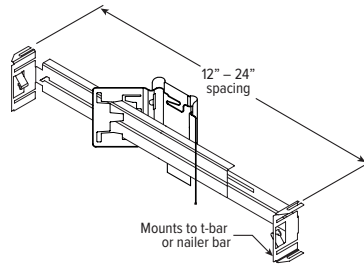

REMODEL

LUMENS	LENGTH			
	A	B	C	D
L10 - L20	15-1/16"	16"	4-1/2"	12-1/8"
L30	15-3/16"	16"	6-3/8"	12-1/8"

MOUNTING HARDWARE DETAILS

F1 2-Position fixed pan bracket, universal bar hanger included

BA1 Adjustable butterfly pan bracket, bar hanger not included

CA1 Adjustable caterpillar pan bracket, universal bar hanger included

F2 2-Position fixed pan bracket, t-bar bar hanger included

BA2 Adjustable butterfly pan bracket, heavy-duty universal bar hanger included