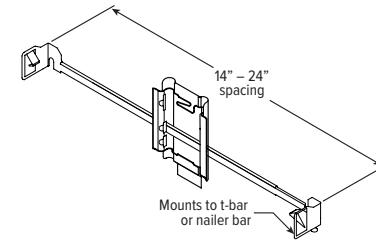

REMODEL

LUMENS	LENGTH			
	A	B	C	D
L10 - L20	15-1/16"	16"	4-1/2"	12-1/8"
L30	15-3/16"	16"	6-3/8"	12-1/8"

MOUNTING HARDWARE DETAILS

F1 2-Position fixed pan bracket, universal bar hanger included

BA1 Adjustable butterfly pan bracket, bar hanger not included

CA1 Adjustable caterpillar pan bracket, universal bar hanger included

F2 2-Position fixed pan bracket, t-bar bar hanger included

BA2 Adjustable butterfly pan bracket, heavy-duty universal bar hanger included