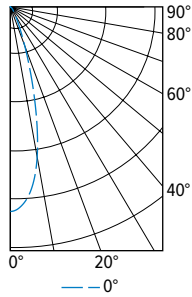

CANDLEPOWER DISTRIBUTION	VERTICAL ANGLE	HORIZONTAL ANGLE	ZONAL LUMENS
		0°	
	0	1169	
	5	1148	81
	15	1075	174
	25	989	243
	35	859	267
	45	556	183
	55	223	86
	65	111	47
	75	51	21
	85	12	3
	90	1	

LUMEN SUMMARY	ZONE	LUMENS	% FIXTURE
	0 - 40	1399	64
	0 - 60	2029	92
	0 - 90	2208	100
	0 - 180	2208	100

6PR-TL-L20/835-DIM-UNV-LM-OF-WH Report #: 12326812.31; 06/08/18 | Total Luminaire Output: 2239 lumens; 22.7 Watts | Efficacy: 98.8 lm/W | 81.7 CRI; 3644K CCT