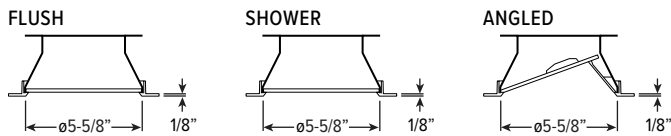

TRIM TYPE DETAILS