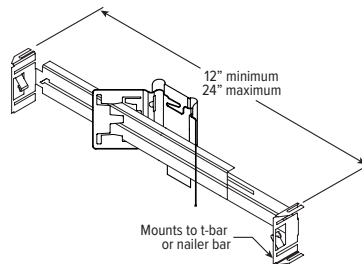

REMODEL

LUMENS	LENGTH			
	A	B	C	D
L10 - L20	15-1/16"	16"	4-1/2"	12-1/8"
L30	15-3/16"	16"	6-3/8"	12-1/8"

MOUNTING HARDWARE DETAILS

F1 2-Position fixed pan bracket, universal bar hanger included

BA1 Adjustable butterfly pan bracket, bar hanger not included

CA1 Adjustable caterpillar pan bracket, universal bar hanger included

F2 2-Position fixed pan bracket, t-bar bar hanger included

BA2 Adjustable butterfly pan bracket, heavy-duty universal bar hanger included