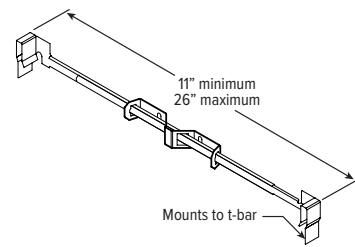

REMODEL

LUMENS	LENGTH			
	A	B	C	D
L10 - L20	15-1/16"	16"	4-1/2"	12-1/8"
L30	15-3/16"	16"	6-3/8"	12-1/8"

MOUNTING HARDWARE DETAILS

F1 2-Position fixed pan bracket, universal bar hanger included

BA1 Adjustable butterfly pan bracket, bar hanger not included

CA1 Adjustable caterpillar pan bracket, universal bar hanger included

F2 2-Position fixed pan bracket, t-bar bar hanger included

BA2 Adjustable butterfly pan bracket, heavy-duty universal bar hanger included