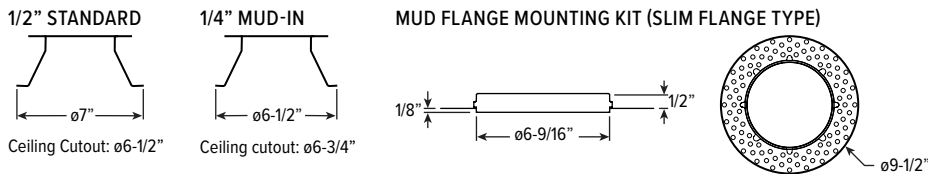

FLANGE TYPE DETAILS

REFLECTOR FINISH DETAILS