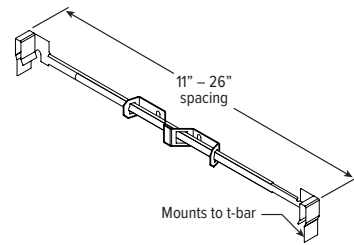

REMODEL

LUMENS	LENGTH			
	A	B	C	D
L10 - L20	15-1/16"	16"	4-1/2"	12-1/8"
L30	15-3/16"	16"	6-3/8"	12-1/8"

MOUNTING HARDWARE DETAILS

F1 2-Position fixed pan bracket, universal bar hanger included

BA1 Adjustable butterfly pan bracket, bar hanger not included

CA1 Adjustable caterpillar pan bracket, universal bar hanger included

F2 2-Position fixed pan bracket, t-bar bar hanger included

BA2 Adjustable butterfly pan bracket, heavy-duty universal bar hanger included