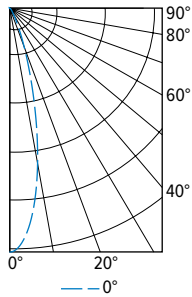

CANDLEPOWER DISTRIBUTION	VERTICAL ANGLE	HORIZONTAL ANGLE	ZONAL LUMENS
		0°	
	0	5151	
	5	4950	333
	15	3241	421
	25	1025	188
	35	304	80
	45	134	46
	55	70	27
	65	36	15
	75	17	7
	85	3	1
	90	0	

LUMEN SUMMARY	ZONE	LUMENS	% FIXTURE
	0 - 40	2013	90
	0 - 60	2182	97
	0 - 90	2239	100
	0 - 180	2239	100

6PR-TL-L20/835-DIM-UNV-LN-OF-WH Report #: 12326812.32; 06/08/18 | Total Luminaire Output: 2260 lumens; 22.7 Watts | Efficacy: 99.7 lm/W | 81.6 CRI; 3629K CCT