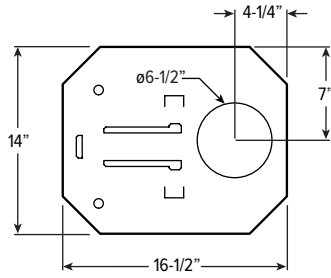

6PR LED 6" Shallow Plenum Downlight – Round

MOUNTING TYPE DETAILS

NEW CONSTRUCTION