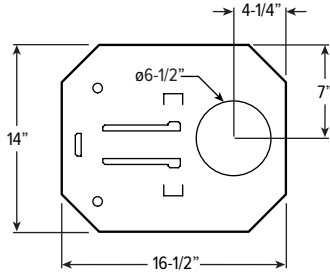

6PR LED 6" Shallow Plenum Downlight – Round

MOUNTING TYPE DETAILS

NEW CONSTRUCTION