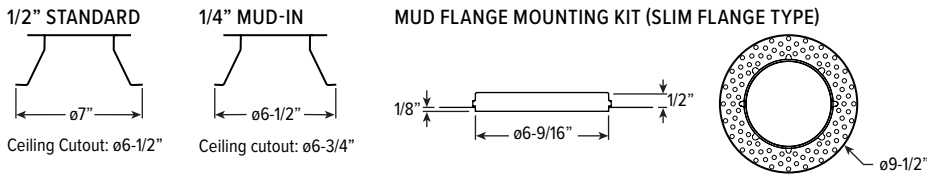

FLANGE TYPE DETAILS

REFLECTOR FINISH DETAILS