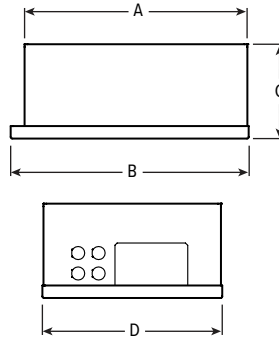

REMODEL

LUMENS	LENGTH			
	A	B	C	D
L10 - L20	15-1/16"	16"	4-1/2"	12-1/8"
L30	15-3/16"	16"	6-3/8"	12-1/8"

MOUNTING HARDWARE DETAILS

F1 2-Position fixed pan bracket, universal bar hanger included

BA1 Adjustable butterfly pan bracket, bar hanger not included