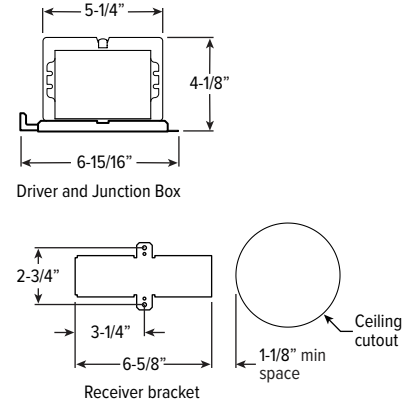

REMODEL

LUMENS	LENGTH			
	A	B	C	D
L10 - L20	15-1/16"	16"	4-1/2"	12-1/8"
L30	15-3/16"	16"	6-3/8"	12-1/8"

MOUNTING HARDWARE DETAILS

F1 2-Position fixed pan bracket, universal bar hanger included

BA1 Adjustable butterfly pan bracket, bar hanger not included