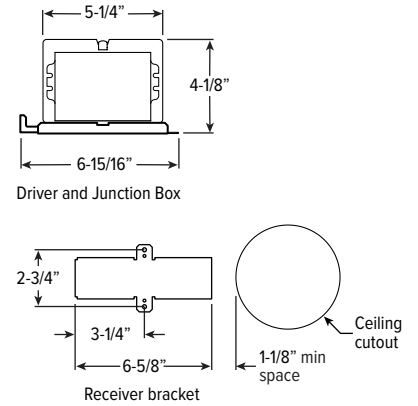

REMODEL

LUMENS	LENGTH			
	A	B	C	D
L10 - L20	15-1/16"	16"	4-1/2"	12-1/8"
L30	15-3/16"	16"	6-3/8"	12-1/8"

MOUNTING HARDWARE DETAILS

F1 2-Position fixed pan bracket, universal bar hanger included

BA1 Adjustable butterfly pan bracket, bar hanger not included