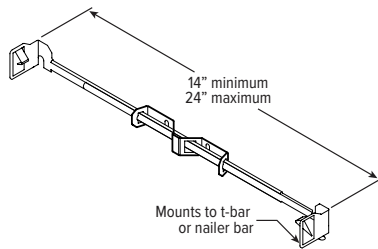

REMODEL

LUMENS	LENGTH			
	A	B	C	D
L10 - L20	15-1/16"	16"	4-1/2"	12-1/8"
L30	15-3/16"	16"	6-3/8"	12-1/8"

MOUNTING HARDWARE DETAILS

F1 2-Position fixed pan bracket, universal bar hanger included

BA1 Adjustable butterfly pan bracket, bar hanger not included