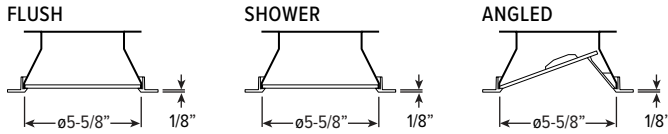

TRIM TYPE DETAILS