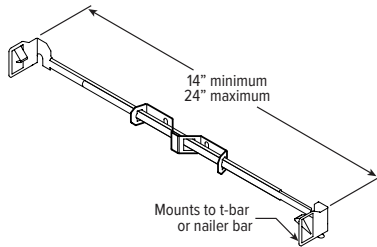

REMODEL

LUMENS	LENGTH			
	A	B	C	D
L10 - L20	15-1/16"	16"	4-1/2"	12-1/8"
L30	15-3/16"	16"	6-3/8"	12-1/8"

MOUNTING HARDWARE DETAILS

F1 2-Position fixed pan bracket, universal bar hanger included

BA1 Adjustable butterfly pan bracket, bar hanger not included