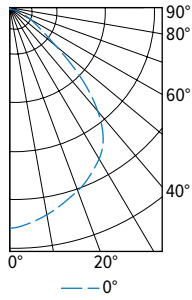

6PR LED 6" Shallow Plenum Downlight – Round

FIXTURE PERFORMANCE DATA

LED PACKAGE	DISTRIBUTION	DELIVERED LUMENS	WATTAGE	EFFICACY (lm/W)
L10	W	1111	10.7	103.6
	M	1127	10.7	105.1
	N	1137	10.7	106.1
L15	W	1696	16.6	101.9
	M	1720	16.6	103.3
	N	1736	16.6	104.3
L20	W	2208	22.7	97.3
	M	2239	22.7	98.8
	N	2260	22.7	99.7
L30	W	3293	33.2	99.1
	M	3309	33.2	99.6
	N	3224	33.2	97.1
L40	W	4394	44.1	99.6
	M	4415	44.1	100.1
	N	4302	44.1	97.6
L50	W	5503	54.7	100.7
	M	5529	54.7	101.2
	N	5388	54.7	98.6

MULTIPLIER TABLES

COLOR TEMPERATURE		
	CCT	CONVERSION FACTOR
80 CRI	2700K	0.95
	3000K	0.96
	3500K	1.00
	4000K	1.01
90 CRI	2700K	0.74
	3000K	0.85
	3500K	0.90
	4000K	0.91

- Photometrics tested in accordance with IESNA LM-79. Results shown are based on 25°C ambient temperature.
- Wattage shown is based on 120V input.
- Results based on 3500K, 80 CRI, actual lumens may vary +/-5%
- Use multiplier table to calculate additional options.

PHOTOMETRY

6PR-TL-L20/835-DIM-UNV-LW-OF-WH Report #: 12326812.29; 06/08/18 | Total Luminaire Output: 2208 lumens; 22.7 Watts | Efficacy: 97.3 lm/W | 81.8 CRI; 3647K CCT

CANDLEPOWER DISTRIBUTION	VERTICAL ANGLE	HORIZONTAL ANGLE	ZONAL LUMENS
		0°	
	0	1169	
	5	1148	81
	15	1075	174
	25	989	243
	35	859	267
	45	556	183
	55	223	86
	65	111	47
	75	51	21
	85	12	3
	90	1	