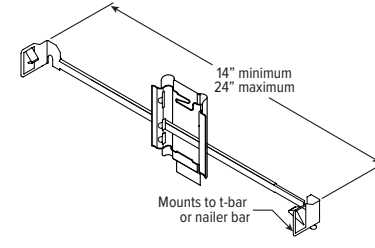

8DR LED 8" High Output Downlight – Round

MOUNTING HARDWARE DETAILS

F1 2-Position fixed pan bracket, universal bar hanger included

BA1 Adjustable butterfly pan bracket, bar hanger not included

CA1 Adjustable caterpillar pan bracket, universal bar hanger included

F2 2-Position fixed pan bracket, t-bar bar hanger included

BA2 Adjustable butterfly pan bracket, heavy-duty universal bar hanger included

CA2 Adjustable caterpillar pan bracket, t-bar hanger included