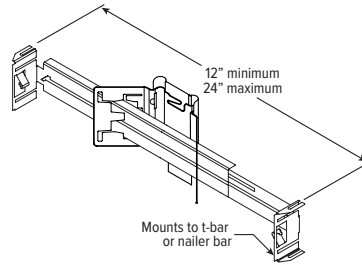

8DR LED 8" High Output Downlight – Round

MOUNTING HARDWARE DETAILS

F1 2-Position fixed pan bracket, universal bar hanger included

BA1 Adjustable butterfly pan bracket, bar hanger not included

CA1 Adjustable caterpillar pan bracket, universal bar hanger included

F2 2-Position fixed pan bracket, t-bar bar hanger included

BA2 Adjustable butterfly pan bracket, heavy-duty universal bar hanger included

CA2 Adjustable caterpillar pan bracket, t-bar hanger included