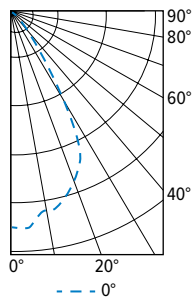

8DR LED 8" High Output Downlight – Round

FIXTURE PERFORMANCE DATA

LED PACKAGE	DISTRIBUTION	DELIVERED LUMENS	WATTAGE	EFFICACY (lm/W)
L40	W	4345	72	60.3
	M	4301		59.7
	N	3764		52.2
L60	W	6518	108	60.4
	M	6451		59.7
	N	5645		52.2
L80	W	8690	144	60.3
	M	8602		59.7
	N	7527		52.2
L100	W	10863	180	60.4
	M	10752		59.7
	N	9409		52.2

MULTIPLIER TABLES

80 CRI	COLOR TEMPERATURE	
	CCT	CONVERSION FACTOR
	2700K	0.95
	3000K	0.96
	3500K	1.00
4000K	1.01	

90 CRI	CCT	CONVERSION FACTOR
	2700K	0.74
	3000K	0.85
	3500K	0.90
4000K	0.91	

REFLECTOR FINISH		
CATALOG NUMBER	REFLECTOR FINISH	CONVERSION FACTOR
SPC	Specular	100.0
CS	Clear semi-specular	0.98
SG	Satin-glow	0.81
GD	Gold	0.95
CG	Champagne Gold	0.94
PW	Pewter	0.84
RG	Rose Gold	0.86
WH	White, textured	0.88
BL	Black, textured	0.77

PHOTOMETRY

8DR-L100/835-OW-SPC Report #: ATAL011607; 12/11/15 | Total Luminaire Output: 10863 lumens; 180.1 Watts | Efficacy: 60.3lm/W | 83.2 CRI; 3501K CCT | Spacing Criteria: 1.0

CANDLEPOWER DISTRIBUTION	VERTICAL ANGLE	HORIZONTAL ANGLE	ZONAL LUMENS
	0°		
	0	10777	
	5	10830	1007
	15	9752	2745
	25	8636	3862
	35	4278	2658
	45	585	553
	55	20	22
	65	9	9
	75	4	5
85	1	1	
90	0		