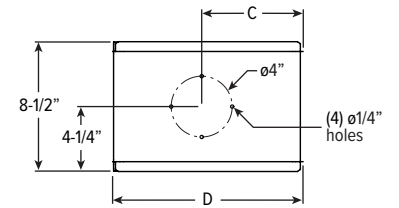

SLOPED CEILING ADAPTOR DETAILS

REFLECTOR FINISH DETAILS

MOUNTING TYPE DETAILS

NEW CONSTRUCTION

DRIVER & JUNCTION BOX (REMODEL & NEW CONSTRUCTION)

REMODEL RECEIVER BRACKET

LUMENS	LENGTH			
	A	B	C	D
L40 & L60	22-5/16"	9-1/4"	5-1/16"	9-5/16"
L80 & L100	25-1/2"	12-7/16"	6-11/16"	12-1/2"