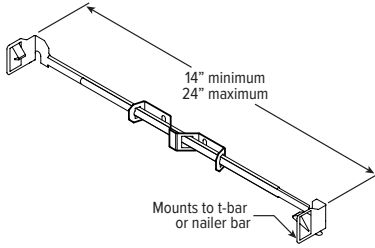

SLOPED CEILING ADAPTOR DETAILS

REFLECTOR FINISH DETAILS

MOUNTING TYPE DETAILS

NEW CONSTRUCTION

DRIVER & JUNCTION BOX (REMODEL & NEW CONSTRUCTION)

REMODEL RECEIVER BRACKET

LUMENS	LENGTH			
	A	B	C	D
L40 & L60	22-5/16"	9-1/4"	5-1/16"	9-5/16"
L80 & L100	25-1/2"	12-7/16"	6-11/16"	12-1/2"

8DR LED 8" High Output Downlight – Round

MOUNTING HARDWARE DETAILS

F1 2-Position fixed pan bracket, universal bar hanger included

BA1 Adjustable butterfly pan bracket, bar hanger not included

CA1 Adjustable caterpillar pan bracket, universal bar hanger included