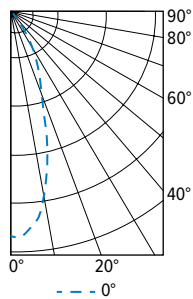

PHOTOMETRY

8DR-L100/835-ON-SPC Report #: ATAL011610; 12/11/15 | Total Luminaire Output: 9409 lumens; 180.1 Watts | Efficacy: 52.2 lm/W | 83.2 CRI; 3506K CCT | Spacing Criteria: .6