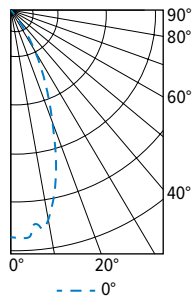

CANDLEPOWER DISTRIBUTION	VERTICAL ANGLE	HORIZONTAL ANGLE	ZONAL LUMENS
	0°		
	0	10777	
	5	10830	1007
	15	9752	2745
	25	8636	3862
	35	4278	2658
	45	585	553
	55	20	22
	65	9	9
	75	4	5
85	1	1	
90	0		

LUMEN SUMMARY	ZONE	LUMENS	% FIXTURE
0 - 30	7614	70	
0 - 40	10272	95	
0 - 60	10847	99	
0 - 90	10863	100	
0 - 180	10863	100	

8DR-L100/835-OM-SPC Report #: ATAL011609; 12/11/15 | Total Luminaire Output: 10752 lumens; 180.0 Watts | Efficacy: 59.7 lm/W | 83.2 CRI; 3506K CCT | Spacing Criteria: .7