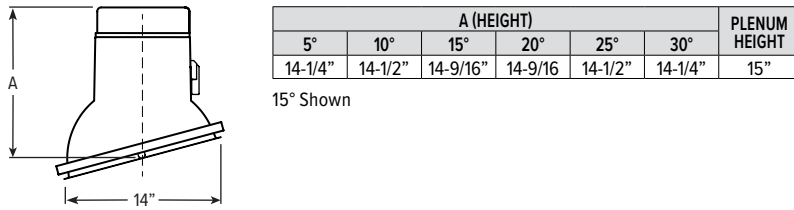

8DR LED 8" High Output Downlight – Round

ADDITIONAL DRIVER OPTIONS

CATALOG NUMBER	DESCRIPTION
DIM	Dimming driver prewired for 0-10V low voltage applications
DIM1	1% dimming driver prewired for 0-10V low voltage applications
DMX	0.1% dimming driver for DMX controls
LTE LINE	Lutron Hi-Lume® A-Series 1% dimming driver for forward phase line voltage controls (120V only)
LDE1	Lutron EcoSystem® H-Series 1% dimming driver for EcoSystem® controls
LDE5	Lutron EcoSystem® 5-Series 5% dimming driver for EcoSystem® controls
ELDO SOLOB	EldoLED Solodrive, 0.1% dimming driver for 0-10V controls
ELDO SOLOB DALI	EldoLED Solodrive, 0.1% dimming driver for DALI controls
ELDO ECO1	EldoLED Ecodrive, 1% dimming driver for 0-10V controls
ELDO ECO1 DALI	EldoLED Ecodrive, 1% dimming driver for DALI controls
SD	Fixture prewired for step dimming applications

SLOPED CEILING ADAPTOR DETAILS