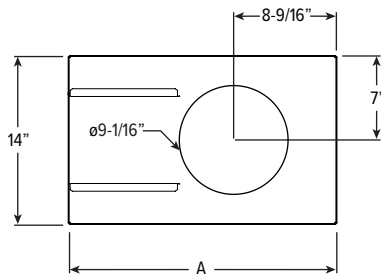

PHOTOMETRY

8DR-L100/835-OW-SPC Report #: ATAL011607; 12/11/15 | Total Luminaire Output: 10863 lumens; 180.1 Watts | Efficacy: 60.3lm/W | 83.2 CRI; 3501K CCT | Spacing Criteria: 1.0

CANDLEPOWER DISTRIBUTION	VERTICAL ANGLE	HORIZONTAL ANGLE	ZONAL LUMENS
	0°		
	0	10777	
	5	10830	1007
	15	9752	2745
	25	8636	3862
	35	4278	2658
	45	585	553
	55	20	22
	65	9	9
	75	4	5
85	1	1	
90	0		

PHOTOMETRY

8DR-L100/835-ON-SPC Report #: ATAL011610; 12/11/15 | Total Luminaire Output: 9409 lumens; 180.1 Watts | Efficacy: 52.2 lm/W | 83.2 CRI; 3506K CCT | Spacing Criteria: .6

CANDLEPOWER DISTRIBUTION	VERTICAL ANGLE	HORIZONTAL ANGLE	ZONAL LUMENS
	0°		
	0	18330	
	5	17826	1641
	15	11928	3267
	25	5623	2621
	35	2455	1534
	45	371	333
	55	7	9
	65	3	3
	75	1	1
85	0	0	
90	0		

SLOPED CEILING ADAPTOR DETAILS

REFLECTOR FINISH DETAILS

MOUNTING TYPE DETAILS

NEW CONSTRUCTION

DRIVER & JUNCTION BOX (REMODEL & NEW CONSTRUCTION)

REMODEL RECEIVER BRACKET

LUMENS	LENGTH			
	A	B	C	D
L40 & L60	22-5/16"	9-1/4"	5-1/16"	9-5/16"
L80 & L100	25-1/2"	12-7/16"	6-11/16"	12-1/2"