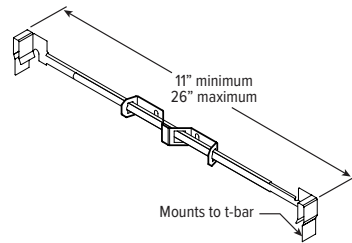

SLOPED CEILING ADAPTOR DETAILS

REFLECTOR FINISH DETAILS

MOUNTING TYPE DETAILS

NEW CONSTRUCTION

DRIVER & JUNCTION BOX (REMODEL & NEW CONSTRUCTION)

REMODEL RECEIVER BRACKET

LUMENS	LENGTH			
	A	B	C	D
L40 & L60	22-5/16"	9-1/4"	5-1/16"	9-5/16"
L80 & L100	25-1/2"	12-7/16"	6-11/16"	12-1/2"

8DR LED 8" High Output Downlight – Round

MOUNTING HARDWARE DETAILS

F1 2-Position fixed pan bracket, universal bar hanger included

BA1 Adjustable butterfly pan bracket, bar hanger not included

CA1 Adjustable caterpillar pan bracket, universal bar hanger included

F2 2-Position fixed pan bracket, t-bar bar hanger included

BA2 Adjustable butterfly pan bracket, heavy-duty universal bar hanger included

CA2 Adjustable caterpillar pan bracket, t-bar hanger included