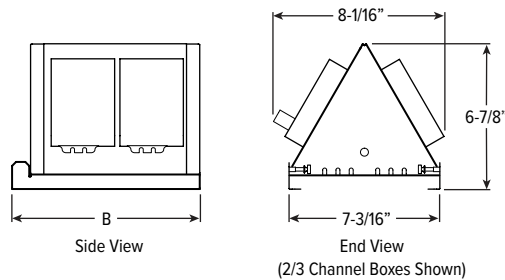

SLOPED CEILING ADAPTOR DETAILS

REFLECTOR FINISH DETAILS

MOUNTING TYPE DETAILS

NEW CONSTRUCTION

DRIVER & JUNCTION BOX (REMODEL & NEW CONSTRUCTION)

REMODEL RECEIVER BRACKET

LUMENS	LENGTH			
	A	B	C	D
L40 & L60	22-5/16"	9-1/4"	5-1/16"	9-5/16"
L80 & L100	25-1/2"	12-7/16"	6-11/16"	12-1/2"