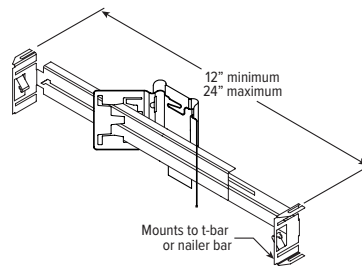

MOUNTING TYPE DETAILS

NEW CONSTRUCTION

MOUNTING HARDWARE DETAILS

F1 2-Position fixed pan bracket, universal bar hanger included

BA1 Adjustable butterfly pan bracket, bar hanger not included

CA1 Adjustable caterpillar pan bracket, universal bar hanger included

F2 2-Position fixed pan bracket, t-bar bar hanger included

BA2 Adjustable butterfly pan bracket, heavy-duty universal bar hanger included

CA2 Adjustable caterpillar pan bracket, t-bar hanger included