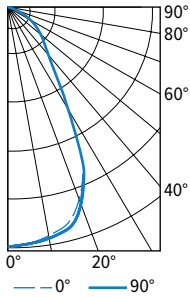

PHOTOMETRY

4DS-L16/9TC-DIM-120-LW-OF-WH Total Luminaire Output: 1691 lumens; 40.1 Watts | Efficacy: 42.2 lm/W | 97.6 CRI; 3905K CCT

VERTICAL ANGLE	HORIZONTAL ANGLE			ZONAL LUMENS
	0°	45°	90°	
0	1258	1258	1258	
5	1246	1246	1247	118
15	1175	1192	1200	334
25	912	1033	915	434
35	413	628	405	318
45	261	283	259	213
55	158	162	157	146
65	83	81	81	84
75	35	34	35	38
85	4	3	5	7
90	0	0	0	

LUMEN SUMMARY	ZONE	LUMENS	% FIXTURE
	0 - 30	886	52
	0 - 40	1204	71
	0 - 60	1563	92
	0 - 90	1691	100
	0 - 180	1691	100

4DS-L16/9TC-DIM-120-OWW-OF-CS Total Luminaire Output: 1555 lumens; 40.1 Watts | Efficacy: 38.8 lm/W | 97.6 CRI; 3905K CCT