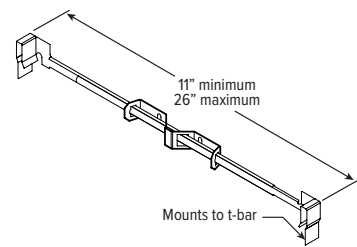

MOUNTING TYPE DETAILS

NEW CONSTRUCTION

MOUNTING HARDWARE DETAILS

F1 2-Position fixed pan bracket, universal bar hanger included

BA1 Adjustable butterfly pan bracket, bar hanger not included

CA1 Adjustable caterpillar pan bracket, universal bar hanger included

F2 2-Position fixed pan bracket, t-bar bar hanger included

BA2 Adjustable butterfly pan bracket, heavy-duty universal bar hanger included

CA2 Adjustable caterpillar pan bracket, t-bar hanger included