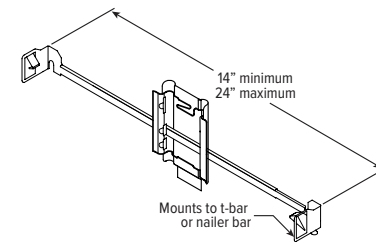

MOUNTING TYPE DETAILS

NEW CONSTRUCTION

MOUNTING HARDWARE DETAILS

F1 2-Position fixed pan bracket, universal bar hanger included

BA1 Adjustable butterfly pan bracket, bar hanger not included

CA1 Adjustable caterpillar pan bracket, universal bar hanger included

F2 2-Position fixed pan bracket, t-bar bar hanger included

BA2 Adjustable butterfly pan bracket, heavy-duty universal bar hanger included

CA2 Adjustable caterpillar pan bracket, t-bar hanger included