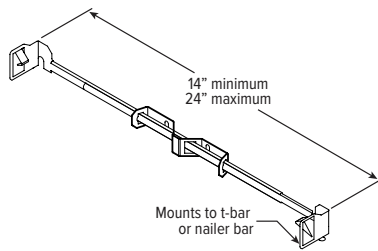

MOUNTING TYPE DETAILS

NEW CONSTRUCTION

MOUNTING HARDWARE DETAILS

F1 2-Position fixed pan bracket, universal bar hanger included

BA1 Adjustable butterfly pan bracket, bar hanger not included

CA1 Adjustable caterpillar pan bracket, universal bar hanger included