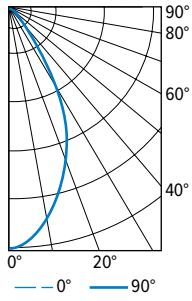

4DS tunable COLOR 4.5" Downlight – Square

4DS-L16/9TC-DIM-120-OW-OF-CS Total Luminaire Output: 1561 lumens; 40.1 Watts | Efficacy: 39.0 lm/W | 97.6 CRI; 3905K CCT