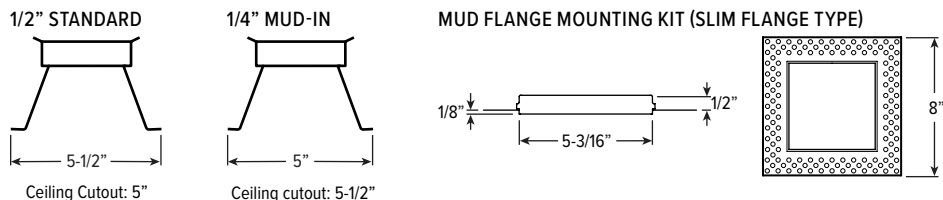

LUMEN SUMMARY	ZONE	LUMENS	% FIXTURE
	0 - 30	1709	88
	0 - 40	1849	95
	0 - 60	1927	99
	0 - 90	1945	100
	0 - 180	1945	100

4DS tunable WHITE

4.5" Downlight – Square

TRIM TYPE DETAILS

FLANGE TYPE DETAILS

REFLECTOR FINISH DETAILS