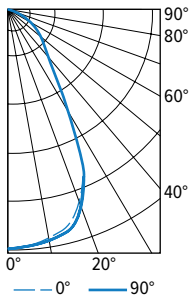

PHOTOMETRY

4DS-L20/8TW-DIM-UNV-LW-OF-WH Total Luminaire Output: 1820 lumens; 24 Watts | Efficacy: 75.8 lm/W | 80 CRI; 4051K CCT