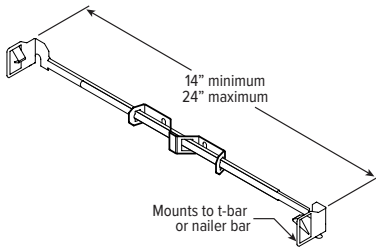

MOUNTING TYPE DETAILS

NEW CONSTRUCTION

IC-RATED

LUMENS	LENGTH			
	A	B	C	D
L11 - L20	15-3/16"	16"	6-3/8"	12-1/8"

REMODEL

4DS tunable WHITE 4.5" Downlight – Square

MOUNTING HARDWARE DETAILS

F1 2-Position fixed pan bracket, universal bar hanger included

BA1 Adjustable butterfly pan bracket, bar hanger not included

CA1 Adjustable caterpillar pan bracket, universal bar hanger included

F2 2-Position fixed pan bracket, t-bar bar hanger included

BA2 Adjustable butterfly pan bracket, heavy-duty universal bar hanger included