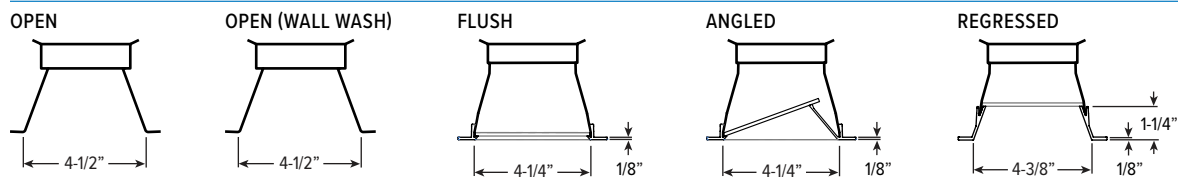

4DS tunable WHITE

4.5" Downlight – Square

TRIM TYPE DETAILS