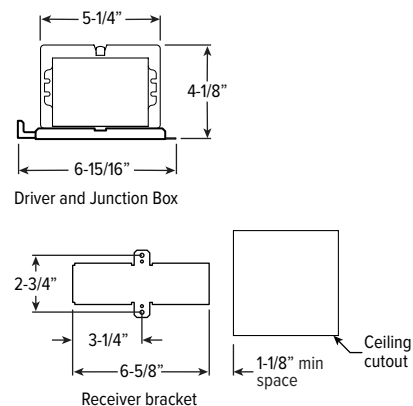

MOUNTING TYPE DETAILS

NEW CONSTRUCTION

IC-RATED

LUMENS	LENGTH			
	A	B	C	D
L11 - L20	15-3/16"	16"	6-3/8"	12-1/8"

REMODEL

4DS tunable WHITE 4.5" Downlight – Square

MOUNTING HARDWARE DETAILS

F1 2-Position fixed pan bracket, universal bar hanger included

BA1 Adjustable butterfly pan bracket, bar hanger not included

CA1 Adjustable caterpillar pan bracket, universal bar hanger included

F2 2-Position fixed pan bracket, t-bar bar hanger included

BA2 Adjustable butterfly pan bracket, heavy-duty universal bar hanger included