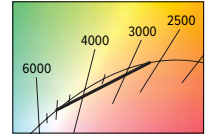

4DS tunable WHITE 4.5" Downlight – Square

FIXTURE PERFORMANCE DATA

OPEN REFLECTOR TRIM TYPE

LED PACKAGE	DISTRIBUTION	DELIVERED LUMENS	WATTAGE	EFFICACY (lm/W)
L11	W	965	14.6	66.3
	M	1065	14.6	73.2
	N	1088	14.6	74.8
L20	W	1680	24.0	69.8
	M	1853	24.0	77.2
	N	1782	24.0	74.1
L36	W	3047	44.9	67.9
	M	3301	44.9	73.6
	N	3034	44.9	67.6

FLUSH LENS TRIM TYPE

LED PACKAGE	DISTRIBUTION	DELIVERED LUMENS	WATTAGE	EFFICACY (lm/W)
L11	W	1045	14.6	71.8
	M	1152	14.6	79.2
	N	1165	14.6	80.0
L20	W	1820	24.0	75.8
	M	1973	24.0	82.2
	N	1908	24.0	79.5
L36	W	3300	44.9	73.6
	M	3573	44.9	79.7
	N	3247	44.9	72.4

REGRESSED LENS TRIM TYPE

LED PACKAGE	DISTRIBUTION	DELIVERED LUMENS	WATTAGE	EFFICACY (lm/W)
L11	W	1004	14.6	69.0
	M	1132	14.6	77.8
	N	1152	14.6	79.2
L20	W	1749	24.0	72.7
	M	1945	24.0	81.0
	N	1887	24.0	78.5
L36	W	3171	44.9	70.7
	M	3510	44.9	78.2
	N	3213	44.9	71.6

MULTIPLIER TABLE

COLOR TEMPERATURE		
CCT	LUMENS	WATTS
2700K	0.83	1.03
3000K	1.00	1.00
3500K	0.99	0.99
4000K	1.00	1.00
5000K	0.98	1.03

OPEN REFLECTOR FINISH		
CATALOG NUMBER	REFLECTOR FINISH	CONVERSION FACTOR
CS	Clear semi-specular	1.00
SG	Satin-glow	0.92
GD	Gold	0.93
CG	Champagne Gold	0.96
PW	Pewter	0.86
SPC	Specular	1.02
RG	Rose Gold	0.88
WH	White, textured	0.89
BL	Black, textured	0.79