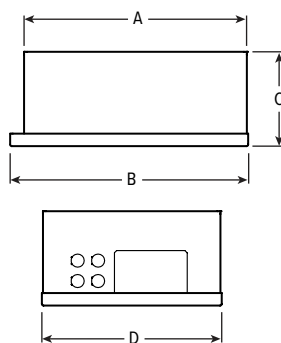

4DS tunable WHITE

4.5" Downlight – Square

TRIM TYPE DETAILS

FLANGE TYPE DETAILS

REFLECTOR FINISH DETAILS

MOUNTING TYPE DETAILS

NEW CONSTRUCTION

IC-RATED

LUMENS	LENGTH			
	A	B	C	D
L11 - L20	15-3/16"	16"	6-3/8"	12-1/8"

REMODEL