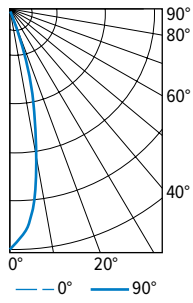

4DS tunable WHITE 4.5" Downlight – Square

4DS-L20/8TW-DIM-UNV-LN-OF-WH Total Luminaire Output: 1908 lumens; 24 Watts | Efficacy: 79.5 lm/W | 80 CRI; 4051K CCT

VERTICAL ANGLE	HORIZONTAL ANGLE			ZONAL LUMENS
	0°	45°	90°	
0	7979	7979	7979	
5	7232	7111	7166	621
15	3001	2797	2681	818
25	630	552	487	299
35	132	124	102	85
45	49	52	44	39
55	27	27	25	24
65	15	14	14	15
75	8	7	7	7
85	0	0	0	1
90	0	0	0	

LUMEN SUMMARY	ZONE	LUMENS	% FIXTURE
	0 - 30	1738	91
	0 - 40	1822	96
	0 - 60	1886	99
	0 - 90	1908	100
	0 - 180	1908	100

4DS-L20/8TW-DIM-UNV-OWW-OF-CS Total Luminaire Output: 1561 lumens; 24 Watts | Efficacy: 65.0 lm/W | 80 CRI; 4051K CCT