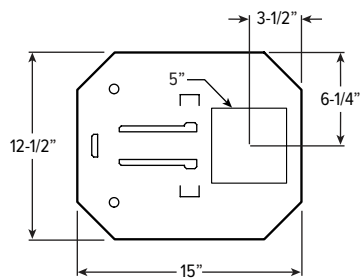

MOUNTING TYPE DETAILS

NEW CONSTRUCTION