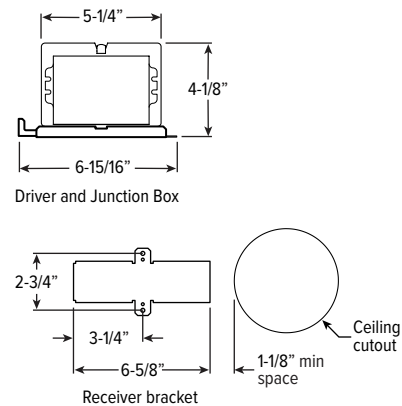

4PR tunable WHITE 4.5" Shallow Plenum Downlight – Round

TRIM TYPE DETAILS

FLANGE TYPE DETAILS

REFLECTOR FINISH DETAILS

MOUNTING TYPE DETAILS

NEW CONSTRUCTION

IC-RATED

LUMENS	LENGTH			
	A	B	C	D
L11	15-1/16"	16"	4-1/2"	12-1/8"
L18	15-1/16"	16"	6-3/8"	12-1/8"

REMODEL