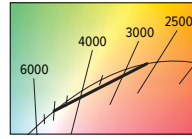

4PR tunable WHITE

4.5" Shallow Plenum Downlight – Round

FIXTURE PERFORMANCE DATA

LED PACKAGE	DISTRIBUTION	DELIVERED LUMENS	WATTAGE	EFFICACY (lm/W)
L11	W	1025	14.6	70.4
	M	1193	14.6	82.0
	N	1184	14.6	81.4
L18	W	1664	24.0	69.3
	M	1936	24.0	80.7
	N	1922	24.0	80.1
L34	W	3097	46.7	66.3
	M	3504	46.7	75.0
	N	3482	46.7	74.5

MULTIPLIER TABLE

COLOR TEMPERATURE		
CCT	LUMENS	WATTS
2700K	0.83	1.03
3000K	1.00	1.00
3500K	0.99	0.99
4000K	1.00	1.00
5000K	0.98	1.03