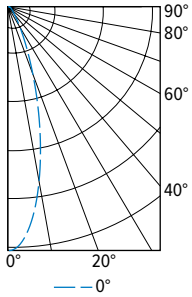

CANDLEPOWER DISTRIBUTION	VERTICAL ANGLE	HORIZONTAL ANGLE	ZONAL LUMENS
		0°	
	0	4549	
	5	4319	392
	15	2698	732
	25	915	433
	35	274	179
	45	113	90
	55	59	53
	65	34	34
	75	17	19
	85	4	5
	90	1	

LUMEN SUMMARY	ZONE	LUMENS	% FIXTURE
	0 - 40	1736	90
	0 - 60	1879	97
	0 - 90	1936	100
	0-180	1936	100

4PR-TL-L18/8TW-DIM-UNV-LN-OF-WH Total Luminaire Output: 1922 lumens; 24.0 Watts | Efficacy: 80.1 lm/W | 80.0 CRI; 4051K CCT