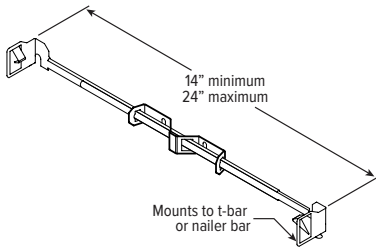

4PR tunable WHITE

4.5" Shallow Plenum Downlight – Round

MOUNTING HARDWARE DETAILS

F1 2-Position fixed pan bracket, universal bar hanger included