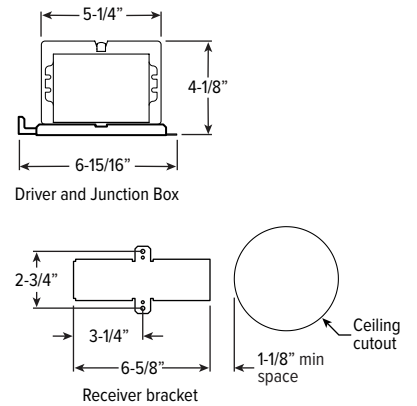

LUMEN SUMMARY	ZONE	LUMENS	% FIXTURE
	0 - 40	1738	90
	0 - 60	1864	97
	0 - 90	1922	100
	0-180	1922	100

TRIMLOCK DETAILS

TWIST

PULL

RELEASE

4PR tunable WHITE 4.5" Shallow Plenum Downlight – Round

TRIM TYPE DETAILS

FLANGE TYPE DETAILS

REFLECTOR FINISH DETAILS

MOUNTING TYPE DETAILS

NEW CONSTRUCTION

IC-RATED

LUMENS	LENGTH			
	A	B	C	D
L11	15-1/16"	16"	4-1/2"	12-1/8"
L18	15-1/16"	16"	6-3/8"	12-1/8"

REMODEL

4PR tunable WHITE

4.5" Shallow Plenum Downlight – Round

MOUNTING HARDWARE DETAILS

F1 2-Position fixed pan bracket, universal bar hanger included

BA1 Adjustable butterfly pan bracket, bar hanger not included

CA1 Adjustable caterpillar pan bracket, universal bar hanger included