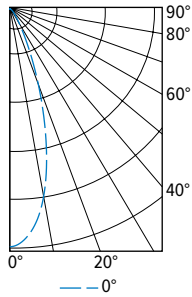

CANDLEPOWER DISTRIBUTION	VERTICAL ANGLE	HORIZONTAL ANGLE	ZONAL LUMENS
		0°	
	0	1332	
	5	1241	113
	15	961	272
	25	842	384
	35	602	369
	45	276	221
	55	161	145
	65	94	94
	75	47	50
	85	12	14
	90	2	

LUMEN SUMMARY	ZONE	LUMENS	% FIXTURE
	0 - 40	1138	68
	0 - 60	1505	90
	0 - 90	1664	100
	0-180	1664	100

4PR-TL-L18/8TW-DIM-UNV-LM-OF-WH Total Luminaire Output: 1936 lumens; 24.0 Watts | Efficacy: 80.7 lm/W | 80.0 CRI; 4051K CCT