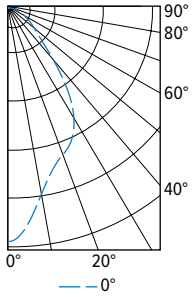

### FIXTURE PERFORMANCE DATA

LED PACKAGE	DISTRIBUTION	DELIVERED LUMENS	WATTAGE	EFFICACY (lm/W)
L11	W	1025	14.6	70.4
	M	1193	14.6	82.0
	N	1184	14.6	81.4
L18	W	1664	24.0	69.3
	M	1936	24.0	80.7
	N	1922	24.0	80.1
L34	W	3097	46.7	66.3
	M	3504	46.7	75.0
	N	3482	46.7	74.5

### MULTIPLIER TABLE

COLOR TEMPERATURE		
CCT	LUMENS	WATTS
2700K	0.83	1.03
3000K	1.00	1.00
3500K	0.99	0.99
4000K	1.00	1.00
5000K	0.98	1.03

- Photometrics tested in accordance with IESNA LM-79. Results shown are based on 25°C ambient temperature.
- Wattage shown is based on 120V input.
- Results based on 4000K, 80 CRI, actual lumens may vary +/-5%
- Use multiplier tables to calculate additional options.

### PHOTOMETRY

4PR-TL-L18/8TW-DIM-UNV-LW-OF-WH Total Luminaire Output: 1664 lumens; 24.0 Watts | Efficacy: 69.3 lm/W | 80.0 CRI; 4051K CCT

CANDLEPOWER DISTRIBUTION	VERTICAL ANGLE	HORIZONTAL ANGLE	ZONAL LUMENS
		0°	
	0	1332	
	5	1241	113
	15	961	272
	25	842	384
	35	602	369
	45	276	221
	55	161	145
	65	94	94
	75	47	50
	85	12	14
	90	2	