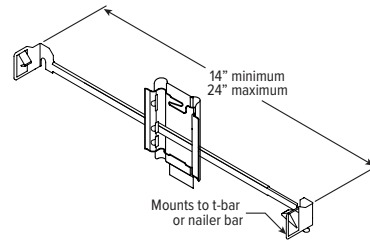

4.5" Shallow Plenum Downlight – Round

MOUNTING HARDWARE DETAILS

F1 2-Position fixed pan bracket, universal bar hanger included

BA1 Adjustable butterfly pan bracket, bar hanger not included

CA1 Adjustable caterpillar pan bracket, universal bar hanger included

F2 2-Position fixed pan bracket, t-bar bar hanger included

BA2 Adjustable butterfly pan bracket, heavy-duty universal bar hanger included

CA2 Adjustable caterpillar pan bracket, t-bar hanger included