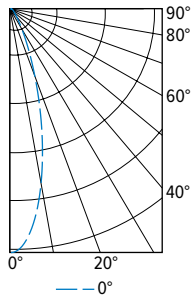

CANDLEPOWER DISTRIBUTION	VERTICAL ANGLE	HORIZONTAL ANGLE	ZONAL LUMENS
		0°	
	0	4549	
	5	4319	392
	15	2698	732
	25	915	433
	35	274	179
	45	113	90
	55	59	53
	65	34	34
	75	17	19
	85	4	5
	90	1	

LUMEN SUMMARY	ZONE	LUMENS	% FIXTURE
	0 - 40	1736	90
	0 - 60	1879	97
	0 - 90	1936	100
	0-180	1936	100

4PR-TL-L18/8TW-DIM-UNV-LN-OF-WH Total Luminaire Output: 1922 lumens; 24.0 Watts | Efficacy: 80.1 lm/W | 80.0 CRI; 4051K CCT