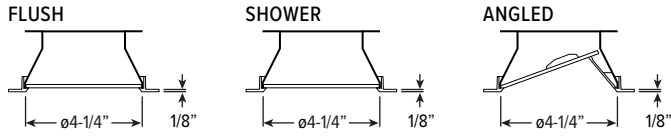

LUMEN SUMMARY	ZONE	LUMENS	% FIXTURE
	0 - 40	1738	90
	0 - 60	1864	97
	0 - 90	1922	100
	0-180	1922	100

TRIMLOCK DETAILS

TWIST

PULL

RELEASE

4PR tunable WHITE 4.5" Shallow Plenum Downlight – Round

TRIM TYPE DETAILS