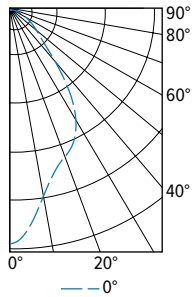

4PR tunable WHITE

4.5" Shallow Plenum Downlight – Round

FIXTURE PERFORMANCE DATA

LED PACKAGE	DISTRIBUTION	DELIVERED LUMENS	WATTAGE	EFFICACY (lm/W)
L11	W	1025	14.6	70.4
	M	1193	14.6	82.0
	N	1184	14.6	81.4
L18	W	1664	24.0	69.3
	M	1936	24.0	80.7
	N	1922	24.0	80.1
L34	W	3097	46.7	66.3
	M	3504	46.7	75.0
	N	3482	46.7	74.5

MULTIPLIER TABLE

COLOR TEMPERATURE		
CCT	LUMENS	WATTS
2700K	0.83	1.03
3000K	1.00	1.00
3500K	0.99	0.99
4000K	1.00	1.00
5000K	0.98	1.03

- Photometrics tested in accordance with IESNA LM-79. Results shown are based on 25°C ambient temperature.
- Wattage shown is based on 120V input.
- Results based on 4000K, 80 CRI, actual lumens may vary +/-5%
- Use multiplier tables to calculate additional options.

PHOTOMETRY

4PR-TL-L18/8TW-DIM-UNV-LW-OF-WH Total Luminaire Output: 1664 lumens; 24.0 Watts | Efficacy: 69.3 lm/W | 80.0 CRI; 4051K CCT

CANDLEPOWER DISTRIBUTION	VERTICAL ANGLE	HORIZONTAL ANGLE	ZONAL LUMENS
		0°	
	0	1332	
	5	1241	113
	15	961	272
	25	842	384
	35	602	369
	45	276	221
	55	161	145
	65	94	94
	75	47	50
	85	12	14
	90	2	