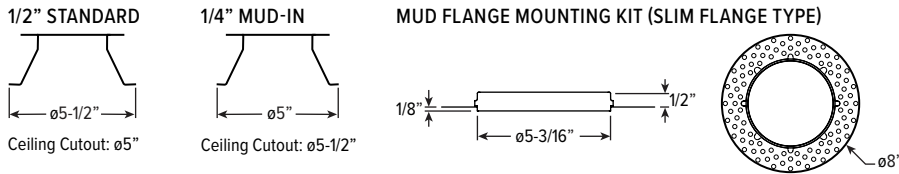

FLANGE TYPE DETAILS