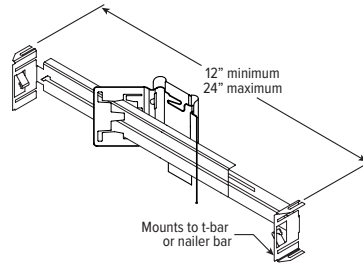

4.5" Shallow Plenum Downlight – Round

MOUNTING HARDWARE DETAILS

F1 2-Position fixed pan bracket, universal bar hanger included

BA1 Adjustable butterfly pan bracket, bar hanger not included

CA1 Adjustable caterpillar pan bracket, universal bar hanger included

F2 2-Position fixed pan bracket, t-bar bar hanger included

BA2 Adjustable butterfly pan bracket, heavy-duty universal bar hanger included

CA2 Adjustable caterpillar pan bracket, t-bar hanger included