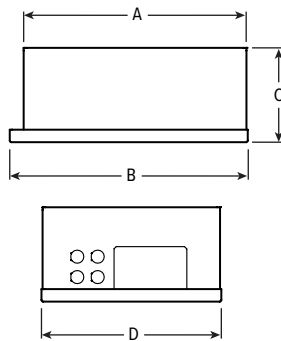

LUMEN SUMMARY	ZONE	LUMENS	% FIXTURE
	0 - 40	1738	90
	0 - 60	1864	97
	0 - 90	1922	100
	0-180	1922	100

TRIMLOCK DETAILS

TWIST

PULL

RELEASE

4PR tunable WHITE 4.5" Shallow Plenum Downlight – Round

TRIM TYPE DETAILS

FLANGE TYPE DETAILS

REFLECTOR FINISH DETAILS

MOUNTING TYPE DETAILS

NEW CONSTRUCTION

IC-RATED

LUMENS	LENGTH			
	A	B	C	D
L11	15-1/16"	16"	4-1/2"	12-1/8"
L18	15-1/16"	16"	6-3/8"	12-1/8"

REMODEL

4PR tunable WHITE

4.5" Shallow Plenum Downlight – Round

MOUNTING HARDWARE DETAILS

F1 2-Position fixed pan bracket, universal bar hanger included

BA1 Adjustable butterfly pan bracket, bar hanger not included

CA1 Adjustable caterpillar pan bracket, universal bar hanger included