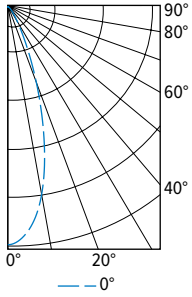

CANDLEPOWER DISTRIBUTION	VERTICAL ANGLE	HORIZONTAL ANGLE	ZONAL LUMENS
		0°	
	0	1332	
	5	1241	113
	15	961	272
	25	842	384
	35	602	369
	45	276	221
	55	161	145
	65	94	94
	75	47	50
	85	12	14
	90	2	

LUMEN SUMMARY	ZONE	LUMENS	% FIXTURE
	0 - 40	1138	68
	0 - 60	1505	90
	0 - 90	1664	100
	0-180	1664	100

4PR-TL-L18/8TW-DIM-UNV-LM-OF-WH Total Luminaire Output: 1936 lumens; 24.0 Watts | Efficacy: 80.7 lm/W | 80.0 CRI; 4051K CCT