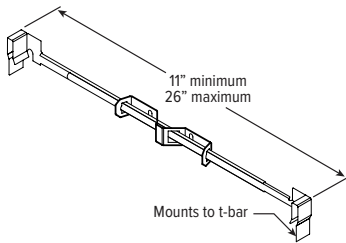

4.5" Shallow Plenum Downlight – Round

MOUNTING HARDWARE DETAILS

F1 2-Position fixed pan bracket, universal bar hanger included

BA1 Adjustable butterfly pan bracket, bar hanger not included

CA1 Adjustable caterpillar pan bracket, universal bar hanger included

F2 2-Position fixed pan bracket, t-bar bar hanger included

BA2 Adjustable butterfly pan bracket, heavy-duty universal bar hanger included

CA2 Adjustable caterpillar pan bracket, t-bar hanger included