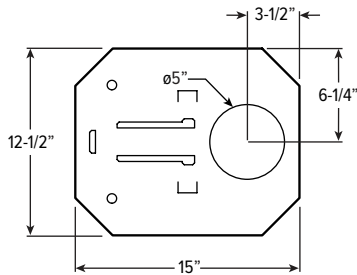

4PR-TL-L18/8TW-DIM-UNV-LN-OF-WH Total Luminaire Output: 1922 lumens; 24.0 Watts | Efficacy: 80.1 lm/W | 80.0 CRI; 4051K CCT

CANDLEPOWER DISTRIBUTION	VERTICAL ANGLE	HORIZONTAL ANGLE	ZONAL LUMENS
		0°	
	0	6450	
	5	5825	508
	15	2730	746
	25	729	351
	35	202	133
	45	95	75
	55	57	52
	65	34	34
	75	17	18
	85	4	5
	90	1	

LUMEN SUMMARY	ZONE	LUMENS	% FIXTURE
	0 - 40	1738	90
	0 - 60	1864	97
	0 - 90	1922	100
	0-180	1922	100

TRIMLOCK DETAILS

TWIST

PULL

RELEASE

4PR tunable WHITE 4.5" Shallow Plenum Downlight – Round

TRIM TYPE DETAILS

FLANGE TYPE DETAILS

REFLECTOR FINISH DETAILS

MOUNTING TYPE DETAILS

NEW CONSTRUCTION

IC-RATED

LUMENS	LENGTH			
	A	B	C	D
L11	15-1/16"	16"	4-1/2"	12-1/8"
L18	15-1/16"	16"	6-3/8"	12-1/8"

REMODEL

4PR tunable WHITE

4.5" Shallow Plenum Downlight – Round

MOUNTING HARDWARE DETAILS

F1 2-Position fixed pan bracket, universal bar hanger included

BA1 Adjustable butterfly pan bracket, bar hanger not included

CA1 Adjustable caterpillar pan bracket, universal bar hanger included