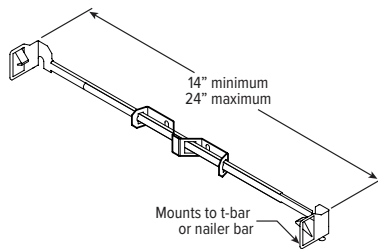

MOUNTING TYPE DETAILS

NEW CONSTRUCTION

IC-RATED

REMODEL

LUMENS	LENGTH			
	A	B	C	D
L11	15-1/16"	16"	4-1/2"	12-1/8"
L20	15-1/16"	16"	6-3/8"	12-1/8"

MOUNTING HARDWARE DETAILS

F1 2-Position fixed pan bracket, universal bar hanger included

BA1 Adjustable butterfly pan bracket, bar hanger not included

CA1 Adjustable caterpillar pan bracket, universal bar hanger included

F2 2-Position fixed pan bracket, t-bar bar hanger included

BA2 Adjustable butterfly pan bracket, heavy-duty universal bar hanger included