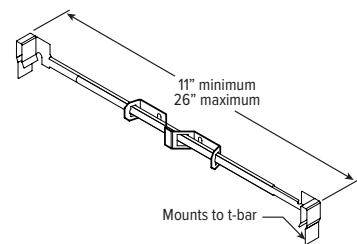

MOUNTING TYPE DETAILS

NEW CONSTRUCTION

IC-RATED

REMODEL

LUMENS	LENGTH			
	A	B	C	D
L11	15-1/16"	16"	4-1/2"	12-1/8"
L20	15-1/16"	16"	6-3/8"	12-1/8"

MOUNTING HARDWARE DETAILS

F1 2-Position fixed pan bracket, universal bar hanger included

BA1 Adjustable butterfly pan bracket, bar hanger not included

CA1 Adjustable caterpillar pan bracket, universal bar hanger included

F2 2-Position fixed pan bracket, t-bar bar hanger included

BA2 Adjustable butterfly pan bracket, heavy-duty universal bar hanger included