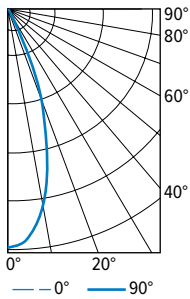

CANDLEPOWER DISTRIBUTION	VERTICAL ANGLE	HORIZONTAL ANGLE			ZONAL LUMENS
		0°	45°	90°	
	0	1134	1134	1134	
	5	1134	1128	1128	107
	15	1093	1088	1084	307
	25	1022	1025	1011	466
	35	726	864	706	485
	45	327	504	315	315
	55	187	210	180	179
	65	102	100	99	102
	75	43	43	43	47
	85	6	6	5	9
	90	0	0	0	

LUMEN SUMMARY	ZONE	LUMENS	% FIXTURE
	0 - 30	880	44
	0 - 40	1365	68
	0 - 60	1858	92
	0 - 90	2016	100
	0 - 180	2016	100

4PS-L20/8TW-DIM-UNV-LM-OF-WH Total Luminaire Output: 2087 lumens; 24.0 Watts | Efficacy: 87.0 lm/W | 80.0 CRI; 4000K CCT