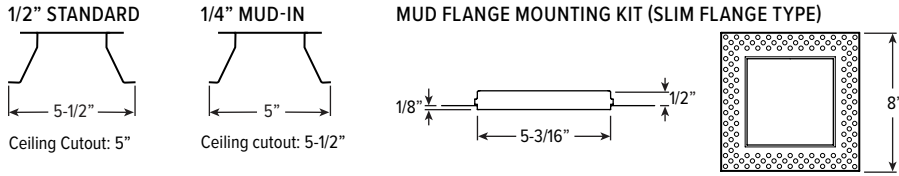

4PS tunable WHITE 4.5" Shallow Plenum Downlight – Square

FLANGE TYPE DETAILS