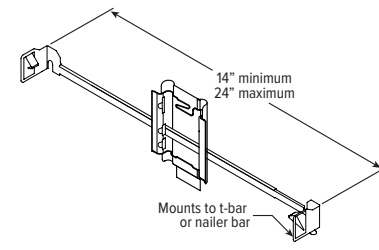

MOUNTING TYPE DETAILS

NEW CONSTRUCTION

IC-RATED

REMODEL

LUMENS	LENGTH			
	A	B	C	D
L11	15-1/16"	16"	4-1/2"	12-1/8"
L20	15-1/16"	16"	6-3/8"	12-1/8"

MOUNTING HARDWARE DETAILS

F1 2-Position fixed pan bracket, universal bar hanger included

BA1 Adjustable butterfly pan bracket, bar hanger not included

CA1 Adjustable caterpillar pan bracket, universal bar hanger included

F2 2-Position fixed pan bracket, t-bar bar hanger included

BA2 Adjustable butterfly pan bracket, heavy-duty universal bar hanger included