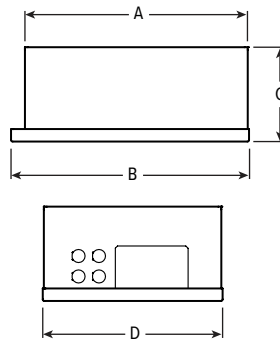

4PS tunable WHITE 4.5" Shallow Plenum Downlight – Square

FLANGE TYPE DETAILS

REFLECTOR FINISH DETAILS

MOUNTING TYPE DETAILS

NEW CONSTRUCTION

IC-RATED

REMODEL

LUMENS	LENGTH			
	A	B	C	D
L11	15-1/16"	16"	4-1/2"	12-1/8"
L20	15-1/16"	16"	6-3/8"	12-1/8"

MOUNTING HARDWARE DETAILS