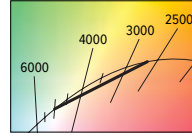

4PS tunable WHITE 4.5" Shallow Plenum Downlight – Square

FIXTURE PERFORMANCE DATA

LED PACKAGE	DISTRIBUTION	DELIVERED LUMENS	WATTAGE	EFFICACY (lm/W)
L11	W	1156	14.6	79.4
	M	1197	14.6	82.2
	N	1158	14.6	79.6
L20	W	2016	24.0	84.0
	M	2087	24.0	87.0
	N	2019	24.0	84.1
L40	W	4076	46.7	87.2
	M	4220	46.7	90.3
	N	4082	46.7	87.4

MULTIPLIER TABLE

COLOR TEMPERATURE		
CCT	LUMENS	WATTS
2700K	0.83	1.03
3000K	1.00	1.00
3500K	0.99	0.99
4000K	1.00	1.00
5000K	0.98	1.03

- Photometrics tested in accordance with IESNA LM-79. Results shown are based on 25°C ambient temperature.
- Wattage shown is based on 120V input.
- Results based on 4000K, 80 CRI, actual lumens may vary +/-5%
- Use multiplier tables to calculate additional options.

PHOTOMETRY

4PS-L20/8TW-DIM-UNV-LW-OF-WH Total Luminaire Output: 2016 lumens; 24.0 Watts | Efficacy: 84.0 lm/W | 80.0 CRI; 4000K CCT

CANDLEPOWER DISTRIBUTION	VERTICAL ANGLE	HORIZONTAL ANGLE			ZONAL LUMENS
		0°	45°	90°	
	0	1134	1134	1134	
	5	1134	1128	1128	107
	15	1093	1088	1084	307
	25	1022	1025	1011	466
	35	726	864	706	485
	45	327	504	315	315
	55	187	210	180	179
	65	102	100	99	102
	75	43	43	43	47
	85	6	6	5	9
	90	0	0	0	