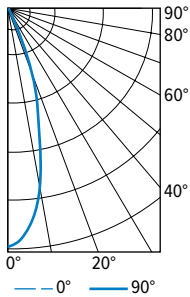

CANDLEPOWER DISTRIBUTION	VERTICAL ANGLE	HORIZONTAL ANGLE			ZONAL LUMENS
		0°	45°	90°	
	0	4486	4486	4486	
	5	4338	4326	4340	397
	15	2970	2970	2949	802
	25	1027	1023	1024	503
	35	300	302	318	205
	45	111	120	117	93
	55	49	54	51	48
	65	24	26	26	25
	75	10	10	12	11
	85	0	1	1	2
	90	0	0	0	

LUMEN SUMMARY	ZONE	LUMENS	% FIXTURE
	0 - 30	1702	82
	0 - 40	1907	91
	0 - 60	2049	98
	0 - 90	2087	100
	0 - 180	2087	100

4PS-L20/8TW-DIM-UNV-LN-OF-WH Total Luminaire Output: 2019 lumens; 24.0 Watts | Efficacy: 84.1 lm/W | 80.0 CRI; 4051K CCT