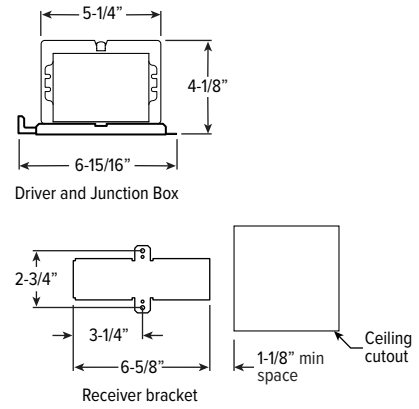

MOUNTING TYPE DETAILS

NEW CONSTRUCTION

IC-RATED

REMODEL

LUMENS	LENGTH			
	A	B	C	D
L11	15-1/16"	16"	4-1/2"	12-1/8"
L20	15-1/16"	16"	6-3/8"	12-1/8"

MOUNTING HARDWARE DETAILS

F1 2-Position fixed pan bracket, universal bar hanger included

BA1 Adjustable butterfly pan bracket, bar hanger not included

CA1 Adjustable caterpillar pan bracket, universal bar hanger included

F2 2-Position fixed pan bracket, t-bar bar hanger included

BA2 Adjustable butterfly pan bracket, heavy-duty universal bar hanger included