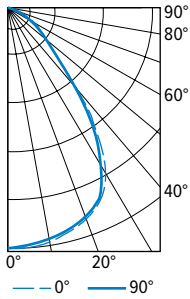

4PS tunable WHITE 4.5" Shallow Plenum Downlight – Square

FIXTURE PERFORMANCE DATA

LED PACKAGE	DISTRIBUTION	DELIVERED LUMENS	WATTAGE	EFFICACY (lm/W)
L11	W	1156	14.6	79.4
	M	1197	14.6	82.2
	N	1158	14.6	79.6
L20	W	2016	24.0	84.0
	M	2087	24.0	87.0
	N	2019	24.0	84.1
L40	W	4076	46.7	87.2
	M	4220	46.7	90.3
	N	4082	46.7	87.4

MULTIPLIER TABLE

COLOR TEMPERATURE		
CCT	LUMENS	WATTS
2700K	0.83	1.03
3000K	1.00	1.00
3500K	0.99	0.99
4000K	1.00	1.00
5000K	0.98	1.03

- Photometrics tested in accordance with IESNA LM-79. Results shown are based on 25°C ambient temperature.
- Wattage shown is based on 120V input.
- Results based on 4000K, 80 CRI, actual lumens may vary +/-5%
- Use multiplier tables to calculate additional options.

PHOTOMETRY

4PS-L20/8TW-DIM-UNV-LW-OF-WH Total Luminaire Output: 2016 lumens; 24.0 Watts | Efficacy: 84.0 lm/W | 80.0 CRI; 4000K CCT

CANDLEPOWER DISTRIBUTION	VERTICAL ANGLE	HORIZONTAL ANGLE			ZONAL LUMENS
		0°	45°	90°	
	0	1134	1134	1134	
	5	1134	1128	1128	107
	15	1093	1088	1084	307
	25	1022	1025	1011	466
	35	726	864	706	485
	45	327	504	315	315
	55	187	210	180	179
	65	102	100	99	102
	75	43	43	43	47
	85	6	6	5	9
	90	0	0	0	