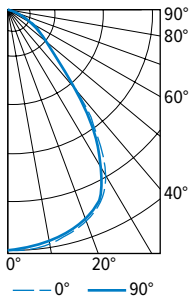

## FIXTURE PERFORMANCE DATA

LED PACKAGE	DISTRIBUTION	DELIVERED LUMENS	WATTAGE	EFFICACY (lm/W)
L11	W	1156	14.6	79.4
	M	1197	14.6	82.2
	N	1158	14.6	79.6
L20	W	2016	24.0	84.0
	M	2087	24.0	87.0
	N	2019	24.0	84.1
L40	W	4076	46.7	87.2
	M	4220	46.7	90.3
	N	4082	46.7	87.4

## MULTIPLIER TABLE

COLOR TEMPERATURE		
CCT	LUMENS	WATTS
2700K	0.83	1.03
3000K	1.00	1.00
3500K	0.99	0.99
4000K	1.00	1.00
5000K	0.98	1.03

- Photometrics tested in accordance with IESNA LM-79. Results shown are based on 25°C ambient temperature.
- Wattage shown is based on 120V input.
- Results based on 4000K, 80 CRI, actual lumens may vary +/-5%
- Use multiplier tables to calculate additional options.

## PHOTOMETRY

4PS-L20/8TW-DIM-UNV-LW-OF-WH Total Luminaire Output: 2016 lumens; 24.0 Watts | Efficacy: 84.0 lm/W | 80.0 CRI; 4000K CCT

CANDLEPOWER DISTRIBUTION	VERTICAL ANGLE	HORIZONTAL ANGLE			ZONAL LUMENS
		0°	45°	90°	
	0	1134	1134	1134	
	5	1134	1128	1128	107
	15	1093	1088	1084	307
	25	1022	1025	1011	466
	35	726	864	706	485
	45	327	504	315	315
	55	187	210	180	179
	65	102	100	99	102
	75	43	43	43	47
	85	6	6	5	9
	90	0	0	0	