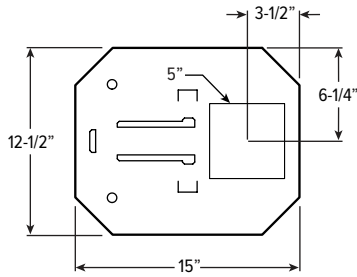

MOUNTING TYPE DETAILS

NEW CONSTRUCTION