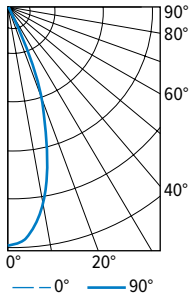

CANDLEPOWER DISTRIBUTION	VERTICAL ANGLE	HORIZONTAL ANGLE			ZONAL LUMENS
		0°	45°	90°	
	0	1134	1134	1134	
	5	1134	1128	1128	107
	15	1093	1088	1084	307
	25	1022	1025	1011	466
	35	726	864	706	485
	45	327	504	315	315
	55	187	210	180	179
	65	102	100	99	102
	75	43	43	43	47
	85	6	6	5	9
	90	0	0	0	

LUMEN SUMMARY	ZONE	LUMENS	% FIXTURE
	0 - 30	880	44
	0 - 40	1365	68
	0 - 60	1858	92
	0 - 90	2016	100
	0 - 180	2016	100

4PS-L20/8TW-DIM-UNV-LM-OF-WH Total Luminaire Output: 2087 lumens; 24.0 Watts | Efficacy: 87.0 lm/W | 80.0 CRI; 4000K CCT