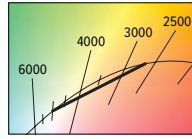

4PS tunable WHITE 4.5" Shallow Plenum Downlight – Square

FIXTURE PERFORMANCE DATA

LED PACKAGE	DISTRIBUTION	DELIVERED LUMENS	WATTAGE	EFFICACY (lm/W)
L11	W	1156	14.6	79.4
	M	1197	14.6	82.2
	N	1158	14.6	79.6
L20	W	2016	24.0	84.0
	M	2087	24.0	87.0
	N	2019	24.0	84.1
L40	W	4076	46.7	87.2
	M	4220	46.7	90.3
	N	4082	46.7	87.4

MULTIPLIER TABLE

COLOR TEMPERATURE		
CCT	LUMENS	WATTS
2700K	0.83	1.03
3000K	1.00	1.00
3500K	0.99	0.99
4000K	1.00	1.00
5000K	0.98	1.03