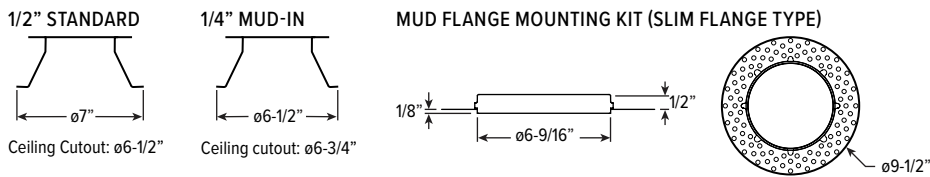

LUMEN SUMMARY	ZONE	LUMENS	% FIXTURE
	0 - 40	2159	91
	0 - 60	2308	97
	0 - 90	2369	100
	0 - 180	2369	100

6PR dim to **WARM** 6" Shallow Plenum Downlight – Round

TRIMLOCK DETAILS

TRIM TYPE DETAILS

FLANGE TYPE DETAILS