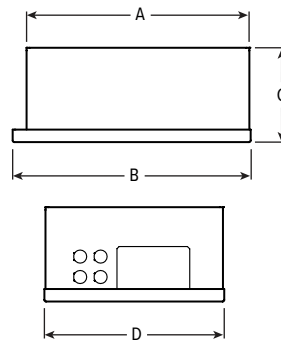

REFLECTOR FINISH DETAILS

MOUNTING TYPE DETAILS

NEW CONSTRUCTION

IC-RATED

LUMENS	LENGTH			
	A	B	C	D
L8	15-1/16"	16"	4-1/2"	12-1/8"
L14	15-3/16"	16"	6-3/8"	12-1/8"

REMODEL

6PR dim to WARM

6" Shallow Plenum Downlight – Round

MOUNTING HARDWARE DETAILS

F1 2-Position fixed pan bracket, universal bar hanger included

BA1 Adjustable butterfly pan bracket, bar hanger not included

CA1 Adjustable caterpillar pan bracket, universal bar hanger included