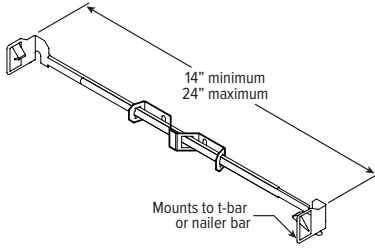

REFLECTOR FINISH DETAILS

MOUNTING TYPE DETAILS

NEW CONSTRUCTION

IC-RATED

LUMENS	LENGTH			
	A	B	C	D
L8	15-1/16"	16"	4-1/2"	12-1/8"
L14	15-3/16"	16"	6-3/8"	12-1/8"

REMODEL

6PR dim to WARM

6" Shallow Plenum Downlight – Round

MOUNTING HARDWARE DETAILS

F1 2-Position fixed pan bracket, universal bar hanger included

BA1 Adjustable butterfly pan bracket, bar hanger not included

CA1 Adjustable caterpillar pan bracket, universal bar hanger included