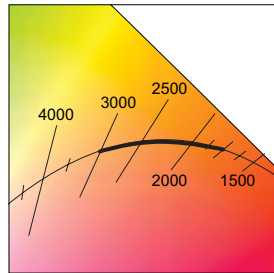

6PR dim to WARM

6" Shallow Plenum Downlight – Round

FIXTURE PERFORMANCE DATA

LED PACKAGE	DISTRIBUTION	DELIVERED LUMENS	CCT AT 100% (FULL OUTPUT)	CCT AT 1% (FULL DIM)	WATTAGE	EFFICACY (lm/W)
L8	W	806	3000K	1800K	14.0	57.6
	M	817			14.0	58.4
	N	825			14.0	58.9
L14	W	1413			23.4	60.4
	M	1433			23.4	61.2
	N	1446			23.4	61.8
L23	W	2314			37.7	61.4
	M	2347			37.7	62.3
	N	2369			37.7	62.8

- Photometrics tested in accordance with IESNA LM-79. Results shown are based on 25°C ambient temperature.
- Wattage shown is based on 120V input.
- Results based on 3000K, 95 CRI, full output, actual lumens may vary +/-5%
- Use multiplier table to calculate additional options.

PHOTOMETRY

6PR-TL-L23/9DW-DIM-UNV-LW-OF-WH Total Luminaire Output: 2314 lumens; 37.7 Watts | Efficacy: 61.4 lm/W | 95.0 CRI; 3000K CCT

CANDLEPOWER DISTRIBUTION	VERTICAL ANGLE	HORIZONTAL ANGLE	ZONAL LUMENS
		0°	
	0	1225	
	5	1203	114
	15	1127	318
	25	1036	477
	35	901	557
	45	582	442
	55	233	218
	65	116	117
	75	53	57
	85	12	15
	90	1	