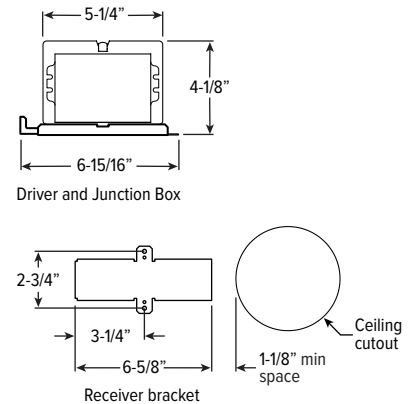

REFLECTOR FINISH DETAILS

MOUNTING TYPE DETAILS

NEW CONSTRUCTION

IC-RATED

LUMENS	LENGTH			
	A	B	C	D
L8	15-1/16"	16"	4-1/2"	12-1/8"
L14	15-3/16"	16"	6-3/8"	12-1/8"

REMODEL

6PR dim to WARM

6" Shallow Plenum Downlight – Round

MOUNTING HARDWARE DETAILS

F1 2-Position fixed pan bracket, universal bar hanger included

BA1 Adjustable butterfly pan bracket, bar hanger not included

CA1 Adjustable caterpillar pan bracket, universal bar hanger included