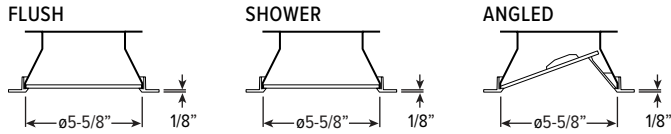

LUMEN SUMMARY	ZONE	LUMENS	% FIXTURE
	0 - 40	2159	91
	0 - 60	2308	97
	0 - 90	2369	100
	0 - 180	2369	100

6PR dim to **WARM** 6" Shallow Plenum Downlight – Round

TRIMLOCK DETAILS

TRIM TYPE DETAILS

FLANGE TYPE DETAILS