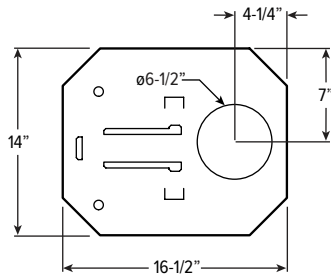

6PR-TL-L23/9DW-DIM-UNV-LN-OF-WH Total Luminaire Output: 2369 lumens; 37.7 Watts | Efficacy: 62.8 lm/W | 95.0 CRI; 3000K CCT

CANDLEPOWER DISTRIBUTION	VERTICAL ANGLE	HORIZONTAL ANGLE	ZONAL LUMENS
		0°	
	0	8749	
	5	7909	686
	15	3390	933
	25	808	392
	35	223	147
	45	112	88
	55	69	62
	65	38	38
	75	17	18
	85	3	4
	90	0	

LUMEN SUMMARY	ZONE	LUMENS	% FIXTURE
	0 - 40	2159	91
	0 - 60	2308	97
	0 - 90	2369	100
	0 - 180	2369	100

6PR dim to **WARM** 6" Shallow Plenum Downlight – Round

TRIMLOCK DETAILS

TRIM TYPE DETAILS

FLANGE TYPE DETAILS

REFLECTOR FINISH DETAILS

MOUNTING TYPE DETAILS

NEW CONSTRUCTION

IC-RATED

LUMENS	LENGTH			
	A	B	C	D
L8	15-1/16"	16"	4-1/2"	12-1/8"
L14	15-3/16"	16"	6-3/8"	12-1/8"

REMODEL

6PR dim to WARM

6" Shallow Plenum Downlight – Round