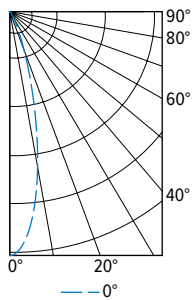

CANDLEPOWER DISTRIBUTION	VERTICAL ANGLE	HORIZONTAL ANGLE	ZONAL LUMENS
		0°	
	0	5398	
	5	5188	476
	15	3397	913
	25	1074	512
	35	319	209
	45	140	110
	55	73	66
	65	37	37
	75	18	19
	85	3	4
	90	0	

LUMEN SUMMARY	ZONE	LUMENS	% FIXTURE
	0 - 40	2110	90
	0 - 60	2286	97
	0 - 90	2347	100
	0 - 180	2347	100

6PR-TL-L23/9DW-DIM-UNV-LN-OF-WH Total Luminaire Output: 2369 lumens; 37.7 Watts | Efficacy: 62.8 lm/W | 95.0 CRI; 3000K CCT