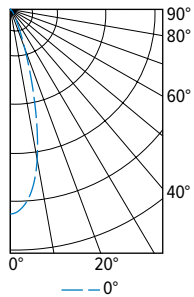

CANDLEPOWER DISTRIBUTION	VERTICAL ANGLE	HORIZONTAL ANGLE	ZONAL LUMENS
		0°	
	0	1225	
	5	1203	114
	15	1127	318
	25	1036	477
	35	901	557
	45	582	442
	55	233	218
	65	116	117
	75	53	57
	85	12	15
	90	1	

LUMEN SUMMARY	ZONE	LUMENS	% FIXTURE
	0 - 40	1466	63
	0 - 60	2126	92
	0 - 90	2314	100
	0 - 180	2314	100

6PR-TL-L23/9DW-DIM-UNV-LM-OF-WH Total Luminaire Output: 2347 lumens; 37.7 Watts | Efficacy: 62.3 lm/W | 95.0 CRI; 3000K CCT