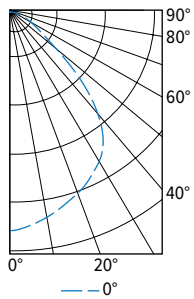

6PR dim to WARM

6" Shallow Plenum Downlight – Round

FIXTURE PERFORMANCE DATA

LED PACKAGE	DISTRIBUTION	DELIVERED LUMENS	CCT AT 100% (FULL OUTPUT)	CCT AT 1% (FULL DIM)	WATTAGE	EFFICACY (lm/W)
L8	W	806	3000K	1800K	14.0	57.6
	M	817			14.0	58.4
	N	825			14.0	58.9
L14	W	1413			23.4	60.4
	M	1433			23.4	61.2
	N	1446			23.4	61.8
L23	W	2314			37.7	61.4
	M	2347			37.7	62.3
	N	2369			37.7	62.8

PHOTOMETRY

6PR-TL-L23/9DW-DIM-UNV-LW-OF-WH Total Luminaire Output: 2314 lumens; 37.7 Watts | Efficacy: 61.4 lm/W | 95.0 CRI; 3000K CCT

CANDLEPOWER DISTRIBUTION	VERTICAL ANGLE	HORIZONTAL ANGLE	ZONAL LUMENS
		0°	
	0	1225	
	5	1203	114
	15	1127	318
	25	1036	477
	35	901	557
	45	582	442
	55	233	218
	65	116	117
	75	53	57
	85	12	15
	90	1	