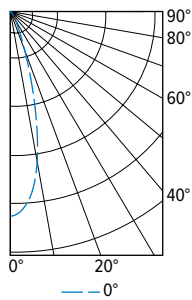

CANDLEPOWER DISTRIBUTION	VERTICAL ANGLE	HORIZONTAL ANGLE	ZONAL LUMENS
		0°	
	0	608	
	5	597	56
	15	559	158
	25	514	237
	35	447	276
	45	289	219
	55	116	108
	65	58	58
	75	26	28
	85	6	7
	90	0	

LUMEN SUMMARY	ZONE	LUMENS	% FIXTURE
	0 - 40	728	63
	0 - 60	1055	92
	0 - 90	1148	100
	0 - 180	1148	100

6PR-TL-L10/8TW-DIM-UNV-LM-OF-WH Total Luminaire Output: 1164 lumens; 14.6 Watts | Efficacy: 79.7 lm/W | 80.0 CRI; 4037K CCT