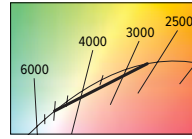

## FIXTURE PERFORMANCE DATA

LED PACKAGE	DISTRIBUTION	DELIVERED LUMENS	WATTAGE	EFFICACY (lm/W)
L10	W	1148	14.6	78.6
	M	1164	14.6	79.7
	N	1175	14.6	80.5
L21	W	2152	24.0	89.5
	M	2182	24.0	90.7
	N	2107	24.0	87.6
L43	W	4352	46.7	93.1
	M	4411	46.7	94.4
	N	4261	46.7	91.2

### MULTIPLIER TABLE

COLOR TEMPERATURE		
CCT	LUMENS	WATTS
2700K	0.83	1.03
3000K	1.00	1.00
3500K	0.99	0.99
4000K	1.00	1.00
5000K	0.98	1.03

- Photometrics tested in accordance with IESNA LM-79. Results shown are based on 25°C ambient temperature.
- Wattage shown is based on 120V input.
- Results based on 4000K, 80 CRI, actual lumens may vary +/-5%
- Use multiplier tables to calculate additional options.

## PHOTOMETRY

**6PR-TL-L10/8TW-DIM-UNV-LW-OF-WH** Total Luminaire Output: 1148 lumens; 14.6 Watts | Efficacy: 78.6 lm/W | 80.0 CRI; 4037K CCT

CANDLEPOWER DISTRIBUTION	VERTICAL ANGLE	HORIZONTAL ANGLE	ZONAL LUMENS
		0°	
	0	608	
	5	597	56
	15	559	158
	25	514	237
	35	447	276
	45	289	219
	55	116	108
	65	58	58
	75	26	28
	85	6	7
	90	0	