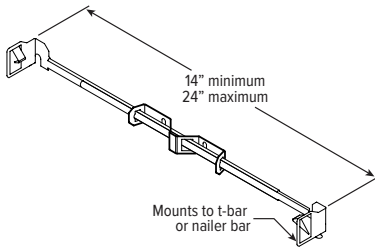

6PR tunable WHITE

6" Shallow Plenum Downlight – Round

MOUNTING HARDWARE DETAILS

F1 2-Position fixed pan bracket, universal bar hanger included