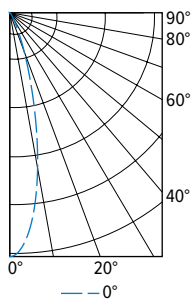

## PHOTOMETRY

**6PR-TL-L10/8TW-DIM-UNV-LW-OF-WH** Total Luminaire Output: 1148 lumens; 14.6 Watts | Efficacy: 78.6 lm/W | 80.0 CRI; 4037K CCT

CANDLEPOWER DISTRIBUTION	VERTICAL ANGLE	HORIZONTAL ANGLE	ZONAL LUMENS
		0°	
	0	608	
	5	597	56
	15	559	158
	25	514	237
	35	447	276
	45	289	219
	55	116	108
	65	58	58
	75	26	28
	85	6	7
	90	0	

LUMEN SUMMARY	ZONE	LUMENS	% FIXTURE
	0 - 40	728	63
	0 - 60	1055	92
	0 - 90	1148	100
	0 - 180	1148	100

**6PR-TL-L10/8TW-DIM-UNV-LM-OF-WH** Total Luminaire Output: 1164 lumens; 14.6 Watts | Efficacy: 79.7 lm/W | 80.0 CRI; 4037K CCT

CANDLEPOWER DISTRIBUTION	VERTICAL ANGLE	HORIZONTAL ANGLE	ZONAL LUMENS
		0°	
	0	2679	
	5	2574	236
	15	1685	453
	25	533	254
	35	158	104
	45	70	55
	55	36	33
	65	19	19
	75	9	9
	85	2	2
	90	0	

LUMEN SUMMARY	ZONE	LUMENS	% FIXTURE
	0 - 40	1047	90
	0 - 60	1134	97
	0 - 90	1164	100
	0 - 180	1164	100

**6PR-TL-L10/8TW-DIM-UNV-LN-OF-WH** Total Luminaire Output: 1175 lumens; 14.6 Watts | Efficacy: 80.5 lm/W | 80.0 CRI; 4037K CCT

CANDLEPOWER DISTRIBUTION	VERTICAL ANGLE	HORIZONTAL ANGLE	ZONAL LUMENS
		0°	
	0	4341	
	5	3924	341
	15	1682	463
	25	401	195
	35	110	73
	45	56	44
	55	34	31
	65	19	19
	75	8	9
	85	2	2
	90	0	