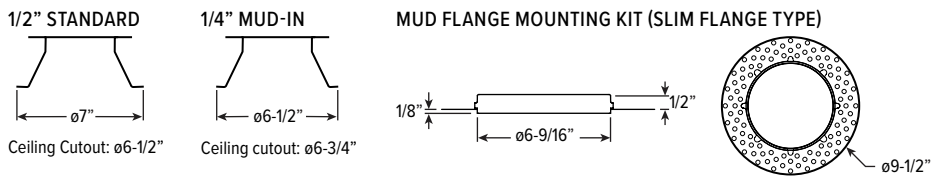

FLANGE TYPE DETAILS