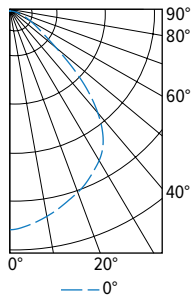

## FIXTURE PERFORMANCE DATA

LED PACKAGE	DISTRIBUTION	DELIVERED LUMENS	WATTAGE	EFFICACY (lm/W)
L10	W	1148	14.6	78.6
	M	1164	14.6	79.7
	N	1175	14.6	80.5
L21	W	2152	24.0	89.5
	M	2182	24.0	90.7
	N	2107	24.0	87.6
L43	W	4352	46.7	93.1
	M	4411	46.7	94.4
	N	4261	46.7	91.2

### MULTIPLIER TABLE

COLOR TEMPERATURE		
CCT	LUMENS	WATTS
2700K	0.83	1.03
3000K	1.00	1.00
3500K	0.99	0.99
4000K	1.00	1.00
5000K	0.98	1.03

- Photometrics tested in accordance with IESNA LM-79. Results shown are based on 25°C ambient temperature.
- Wattage shown is based on 120V input.
- Results based on 4000K, 80 CRI, actual lumens may vary +/-5%
- Use multiplier tables to calculate additional options.

## PHOTOMETRY

**6PR-TL-L10/8TW-DIM-UNV-LW-OF-WH** Total Luminaire Output: 1148 lumens; 14.6 Watts | Efficacy: 78.6 lm/W | 80.0 CRI; 4037K CCT

CANDLEPOWER DISTRIBUTION	VERTICAL ANGLE	HORIZONTAL ANGLE	ZONAL LUMENS
		0°	
	0	608	
	5	597	56
	15	559	158
	25	514	237
	35	447	276
	45	289	219
	55	116	108
	65	58	58
	75	26	28
	85	6	7
	90	0	