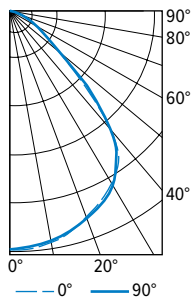

6PS tunable WHITE

6" Shallow Plenum Downlight – Square

FIXTURE PERFORMANCE DATA

LED PACKAGE	DISTRIBUTION	DELIVERED LUMENS	WATTAGE	EFFICACY (lm/W)
L12	W	1267	14.6	87.0
	M	1203	14.6	82.7
	N	1154	14.6	79.3
L20	W	2205	24.0	91.9
	M	2098	24.0	87.4
	N	2018	24.0	84.1
L42	W	4466	46.7	95.6
	M	4243	46.7	90.8
	N	4067	46.7	87.0

MULTIPLIER TABLE

COLOR TEMPERATURE		
CCT	LUMENS	WATTS
2700K	0.83	1.03
3000K	1.00	1.00
3500K	0.99	0.99
4000K	1.00	1.00
5000K	0.98	1.03

- Photometrics tested in accordance with IESNA LM-79. Results shown are based on 25°C ambient temperature.
- Wattage shown is based on 120V input.
- Results based on 4000K, 80 CRI, actual lumens may vary +/-5%
- Use multiplier tables to calculate additional options.

PHOTOMETRY

6PS-L20/8TW-DIM-UNV-LW-OF-WH Total Luminaire Output: 2205 lumens; 24.0 Watts | Efficacy: 91.9 lm/W | 80.0 CRI; 4000K CCT

CANDLEPOWER DISTRIBUTION	VERTICAL ANGLE	HORIZONTAL ANGLE			ZONAL LUMENS
		0°	45°	90°	
	0	1091	1091	1091	
	5	1091	1085	1082	103
	15	1052	1044	1047	295
	25	978	968	976	449
	35	868	867	847	533
	45	518	654	513	440
	55	196	307	188	223
	65	94	114	94	104
	75	41	44	42	47
	85	8	7	8	10
	90	0	0	0	