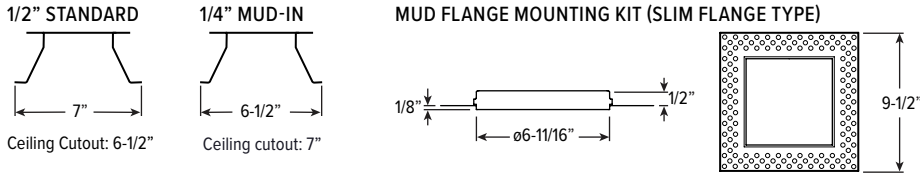

6PS tunable WHITE 6" Shallow Plenum Downlight – Square

FLANGE TYPE DETAILS