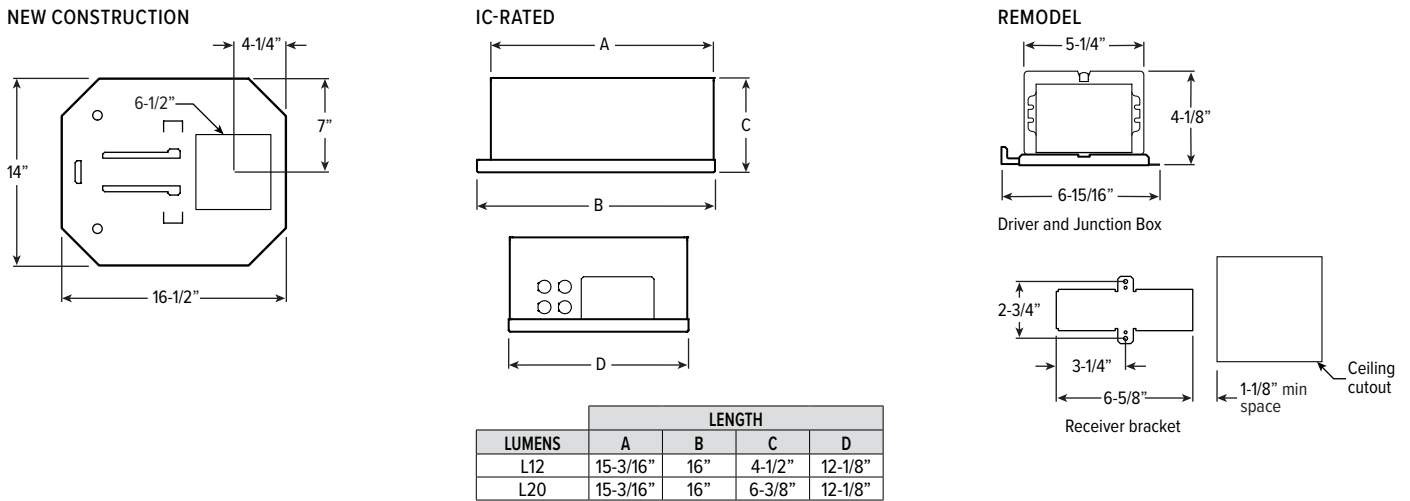

REFLECTOR FINISH DETAILS

MOUNTING TYPE DETAILS