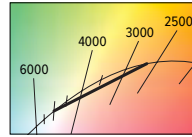

6PS tunable WHITE

6" Shallow Plenum Downlight – Square

FIXTURE PERFORMANCE DATA

LED PACKAGE	DISTRIBUTION	DELIVERED LUMENS	WATTAGE	EFFICACY (lm/W)
L12	W	1267	14.6	87.0
	M	1203	14.6	82.7
	N	1154	14.6	79.3
L20	W	2205	24.0	91.9
	M	2098	24.0	87.4
	N	2018	24.0	84.1
L42	W	4466	46.7	95.6
	M	4243	46.7	90.8
	N	4067	46.7	87.0

MULTIPLIER TABLE

COLOR TEMPERATURE		
CCT	LUMENS	WATTS
2700K	0.83	1.03
3000K	1.00	1.00
3500K	0.99	0.99
4000K	1.00	1.00
5000K	0.98	1.03

- Photometrics tested in accordance with IESNA LM-79. Results shown are based on 25°C ambient temperature.
- Wattage shown is based on 120V input.
- Results based on 4000K, 80 CRI, actual lumens may vary +/-5%
- Use multiplier tables to calculate additional options.

PHOTOMETRY

6PS-L20/8TW-DIM-UNV-LW-OF-WH Total Luminaire Output: 2205 lumens; 24.0 Watts | Efficacy: 91.9 lm/W | 80.0 CRI; 4000K CCT

CANDLEPOWER DISTRIBUTION	VERTICAL ANGLE	HORIZONTAL ANGLE			ZONAL LUMENS
		0°	45°	90°	
	0	1091	1091	1091	
	5	1091	1085	1082	103
	15	1052	1044	1047	295
	25	978	968	976	449
	35	868	867	847	533
	45	518	654	513	440
	55	196	307	188	223
	65	94	114	94	104
	75	41	44	42	47
	85	8	7	8	10
	90	0	0	0	