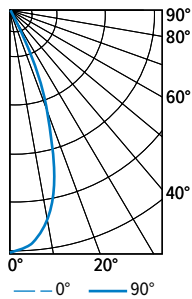

CANDLEPOWER DISTRIBUTION	VERTICAL ANGLE	HORIZONTAL ANGLE			ZONAL LUMENS
		0°	45°	90°	
	0	1091	1091	1091	
	5	1091	1085	1082	103
	15	1052	1044	1047	295
	25	978	968	976	449
	35	868	867	847	533
	45	518	654	513	440
	55	196	307	188	223
	65	94	114	94	104
	75	41	44	42	47
	85	8	7	8	10
	90	0	0	0	

LUMEN SUMMARY	ZONE	LUMENS	% FIXTURE
	0 - 30	848	38
	0 - 40	1380	63
	0 - 60	2043	93
	0 - 90	2205	100
	0 - 180	2205	100

6PS-L20/8TW-DIM-UNV-LM-OF-WH Total Luminaire Output: 2098 lumens; 24.0 Watts | Efficacy: 87.4 lm/W | 80.0 CRI; 4000K CCT