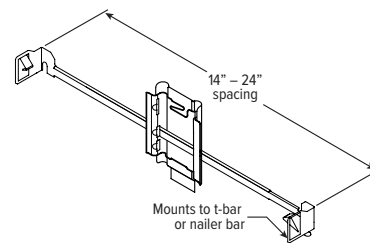

BA1M Adjustable butterfly pan bracket, aluminum, bar hanger not included

CA1M Adjustable caterpillar pan bracket, aluminum, universal bar hanger included