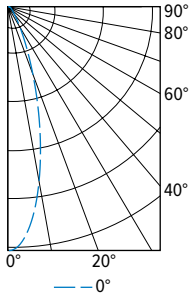

CANDLEPOWER DISTRIBUTION	VERTICAL ANGLE	HORIZONTAL ANGLE	ZONAL LUMENS
		0°	
	0	4549	
	5	4319	392
	15	2698	732
	25	915	433
	35	274	179
	45	113	90
	55	59	53
	65	34	34
	75	17	19
	85	4	5
	90	1	

LUMEN SUMMARY	ZONE	LUMENS	% FIXTURE
	0 - 40	1736	90
	0 - 60	1879	97
	0 - 90	1936	100
	0-180	1936	100

M4PR-TL-L18/8TW-DIM-UNV-LN-OF-WH Total Luminaire Output: 1922 lumens; 24.0 Watts | Efficacy: 80.1 lm/W | 80.0 CRI; 4051K CCT