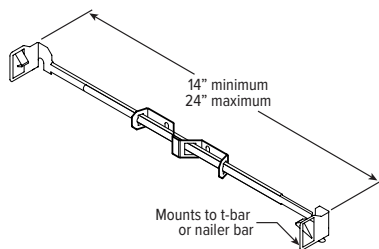

MOUNTING TYPE DETAILS

NEW CONSTRUCTION

IC-RATED

LUMENS	LENGTH			
	A	B	C	D
L11	15-3/16"	16"	4-1/8"	12-1/8"
L18	15-3/16"	16"	5-7/8"	12-1/8"

MOUNTING HARDWARE DETAILS

F1M 2-Position fixed pan bracket, aluminum, universal bar hanger included

BA1M Adjustable butterfly pan bracket, aluminum, bar hanger not included

CA1M Adjustable caterpillar pan bracket, aluminum, universal bar hanger included

M4PR tunable WHITE 4.5" MRI Shallow Plenum Downlight – Round