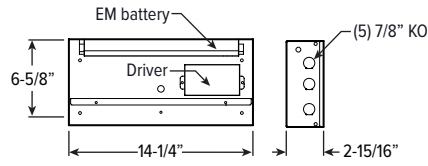

Remote driver enclosure for single fixture with EM/12W