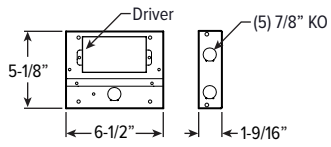

MOUNTING TYPE DETAILS

NEW CONSTRUCTION

IC-RATED

LUMENS	LENGTH			
	A	B	C	D
L11	15-3/16"	16"	4-1/8"	12-1/8"
L18	15-3/16"	16"	5-7/8"	12-1/8"

MOUNTING HARDWARE DETAILS

F1M 2-Position fixed pan bracket, aluminum, universal bar hanger included

BA1M Adjustable butterfly pan bracket, aluminum, bar hanger not included

CA1M Adjustable caterpillar pan bracket, aluminum, universal bar hanger included

M4PR tunable WHITE 4.5" MRI Shallow Plenum Downlight – Round

REMOTE DRIVER ENCLOSURE DETAILS (ORDERED & SHIPPED SEPARATELY)

Remote driver enclosure for single fixture

Remote driver enclosure for single fixture with EM/12W

Remote driver enclosure for 2 - 8 fixtures