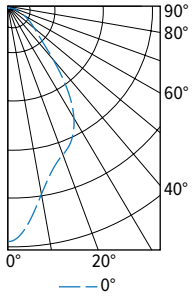

M4PR tunable WHITE 4.5" MRI Shallow Plenum Downlight – Round

FIXTURE PERFORMANCE DATA

LED PACKAGE	DISTRIBUTION	DELIVERED LUMENS	WATTAGE	EFFICACY (lm/W)
L11	W	1025	14.6	70.4
	M	1193	14.6	82.0
	N	1184	14.6	81.4
L18	W	1664	24.0	69.3
	M	1936	24.0	80.7
	N	1922	24.0	80.1
L34	W	3097	46.7	66.3
	M	3504	46.7	75.0
	N	3482	46.7	74.5

MULTIPLIER TABLE

COLOR TEMPERATURE		
CCT	LUMENS	WATTS
2700K	0.83	1.03
3000K	1.00	1.00
3500K	0.99	0.99
4000K	1.00	1.00
5000K	0.98	1.03

- Photometrics tested in accordance with IESNA LM-79. Results shown are based on 25°C ambient temperature.
- Wattage shown is based on 120V input.
- Results based on 4000K, 80 CRI, actual lumens may vary +/-5%
- Use multiplier tables to calculate additional options.

PHOTOMETRY

M4PR-TL-L18/8TW-DIM-UNV-LW-OF-WH Total Luminaire Output: 1664 lumens; 24.0 Watts | Efficacy: 69.3 lm/W | 80.0 CRI; 4051K CCT

CANDLEPOWER DISTRIBUTION	VERTICAL ANGLE	HORIZONTAL ANGLE	ZONAL LUMENS
		0°	
	0	1332	
	5	1241	113
	15	961	272
	25	842	384
	35	602	369
	45	276	221
	55	161	145
	65	94	94
	75	47	50
	85	12	14
	90	2	