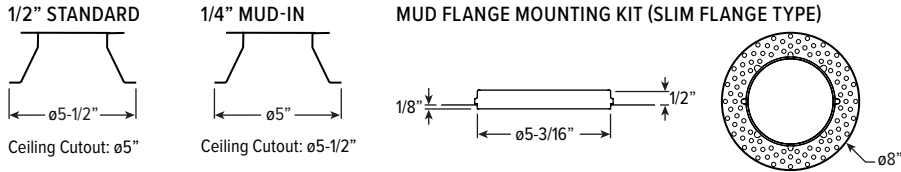

LUMEN SUMMARY	ZONE	LUMENS	% FIXTURE
	0 - 40	1738	90
	0 - 60	1864	97
	0 - 90	1922	100
	0-180	1922	100

M4PR tunable WHITE 4.5" MRI Shallow Plenum Downlight – Round

TRIMLOCK DETAILS

FLANGE TYPE DETAILS

REFLECTOR FINISH DETAILS

MOUNTING TYPE DETAILS

NEW CONSTRUCTION

IC-RATED

LUMENS	LENGTH			
	A	B	C	D
L11	15-3/16"	16"	4-1/8"	12-1/8"
L18	15-3/16"	16"	5-7/8"	12-1/8"

MOUNTING HARDWARE DETAILS

F1M 2-Position fixed pan bracket, aluminum, universal bar hanger included