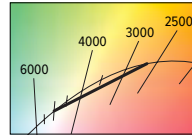

M4PR tunable WHITE 4.5" MRI Shallow Plenum Downlight – Round

FIXTURE PERFORMANCE DATA

LED PACKAGE	DISTRIBUTION	DELIVERED LUMENS	WATTAGE	EFFICACY (lm/W)
L11	W	1025	14.6	70.4
	M	1193	14.6	82.0
	N	1184	14.6	81.4
L18	W	1664	24.0	69.3
	M	1936	24.0	80.7
	N	1922	24.0	80.1
L34	W	3097	46.7	66.3
	M	3504	46.7	75.0
	N	3482	46.7	74.5

MULTIPLIER TABLE

COLOR TEMPERATURE		
CCT	LUMENS	WATTS
2700K	0.83	1.03
3000K	1.00	1.00
3500K	0.99	0.99
4000K	1.00	1.00
5000K	0.98	1.03

- Photometrics tested in accordance with IESNA LM-79. Results shown are based on 25°C ambient temperature.
- Wattage shown is based on 120V input.
- Results based on 4000K, 80 CRI, actual lumens may vary +/-5%
- Use multiplier tables to calculate additional options.

PHOTOMETRY

M4PR-TL-L18/8TW-DIM-UNV-LW-OF-WH Total Luminaire Output: 1664 lumens; 24.0 Watts | Efficacy: 69.3 lm/W | 80.0 CRI; 4051K CCT

CANDLEPOWER DISTRIBUTION	VERTICAL ANGLE	HORIZONTAL ANGLE	ZONAL LUMENS
		0°	
	0	1332	
	5	1241	113
	15	961	272
	25	842	384
	35	602	369
	45	276	221
	55	161	145
	65	94	94
	75	47	50
	85	12	14
	90	2	