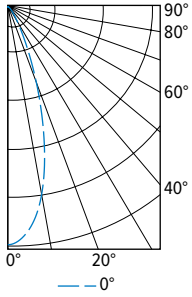

CANDLEPOWER DISTRIBUTION	VERTICAL ANGLE	HORIZONTAL ANGLE	ZONAL LUMENS
		0°	
	0	1332	
	5	1241	113
	15	961	272
	25	842	384
	35	602	369
	45	276	221
	55	161	145
	65	94	94
	75	47	50
	85	12	14
	90	2	

LUMEN SUMMARY	ZONE	LUMENS	% FIXTURE
	0 - 40	1138	68
	0 - 60	1505	90
	0 - 90	1664	100
	0-180	1664	100

M4PR-TL-L18/8TW-DIM-UNV-LM-OF-WH Total Luminaire Output: 1936 lumens; 24.0 Watts | Efficacy: 80.7 lm/W | 80.0 CRI; 4051K CCT