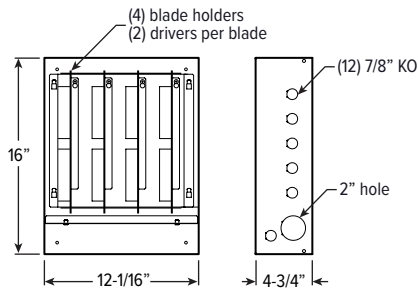

MOUNTING TYPE DETAILS

NEW CONSTRUCTION

IC-RATED

LUMENS	LENGTH			
	A	B	C	D
L11	15-3/16"	16"	4-1/8"	12-1/8"
L18	15-3/16"	16"	5-7/8"	12-1/8"

MOUNTING HARDWARE DETAILS

F1M 2-Position fixed pan bracket, aluminum, universal bar hanger included

BA1M Adjustable butterfly pan bracket, aluminum, bar hanger not included

CA1M Adjustable caterpillar pan bracket, aluminum, universal bar hanger included

M4PR tunable WHITE 4.5" MRI Shallow Plenum Downlight – Round

REMOTE DRIVER ENCLOSURE DETAILS (ORDERED & SHIPPED SEPARATELY)

Remote driver enclosure for single fixture

Remote driver enclosure for single fixture with EM/12W

Remote driver enclosure for 2 - 8 fixtures

Remote driver enclosure for 9 - 12 fixtures