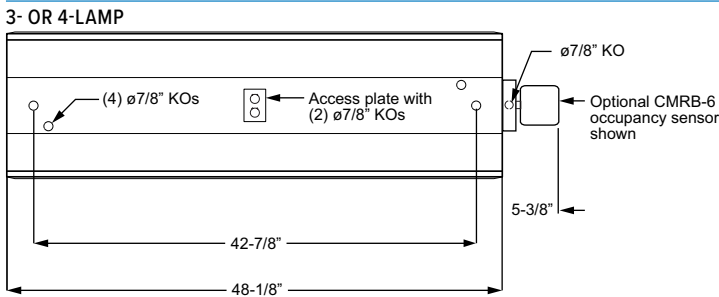

BACK VIEW DETAILS