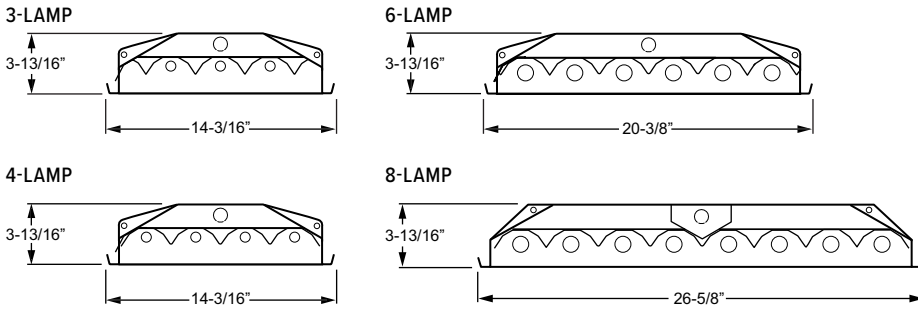

FIXTURE DETAILS