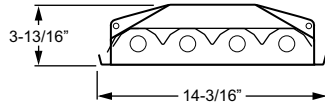

Shown with lamps, not included

CATALOG #: _____

TYPE: _____

PROJECT: _____

FEATURES

- Quick-wire access plate in back of fixture housing for easy attachment of incoming power supply
- Shallow fixture depth of less than 4" allows fixture placement near the ceiling for maximum space utilization and reduces damage incurred from material handling equipment
- Variety of mounting options
- TLED fixtures provide on-site lamping flexibility and simple installation
- Available on QuickShip
- This fixture is proudly made in the USA

SPECIFICATIONS

- HOUSING** – Die-formed 22-gauge C.R.S. housing.
- REFLECTOR** – Precision-formed 95% reflective highly specular aluminum.
- FINISH** – 92% minimum average reflective white polyester powder coat bonded to phosphate-free, multi-stage pretreated metal. All parts painted after fabrication to facilitate installation, increase efficiency, and inhibit corrosion.
- ELECTRICAL** – Prewired for Type B, single or double end, non-shunted LED tubes, lamps by others.
- MOUNTING** – Suspended.
- LABELS** – UL/CUL listed as LED suspended luminaire suitable for dry or damp locations.
- WARRANTY** – 5-year limited fixture warranty, see hew.com/warranty.

ORDERING EXAMPLE: GL - 4 - 44T8LS/B - OPTIONS - UNV

ORDERING INFO

SERIES	NOMINAL LENGTH	TOTAL LAMPS	LAMP SIZE	WIRING	LAMP TYPE
GL	4 4'	T5 Fixtures	4T5L 4' T5 LED tube	S Single end	B Type B
		T8 Fixtures	4T8L 4' T8 LED tube	D Double end	
		3, 4, 6, or 8			
		4, 6, or 8			