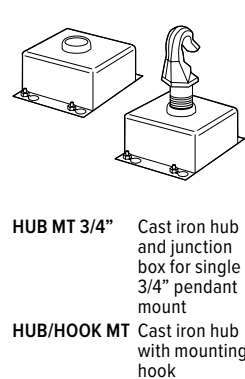

Shown with lamps, not included

CATALOG #: _____

TYPE: _____

PROJECT: _____

FEATURES

- Quick-wire access plate in back of fixture housing for easy attachment of incoming power supply
- Shallow fixture depth of less than 4" allows fixture placement near the ceiling for maximum space utilization and reduces damage incurred from material handling equipment
- Variety of mounting options
- TLED fixtures provide on-site lamping flexibility and simple installation
- Available on QuickShip
- This fixture is proudly made in the USA

OPTIONS

- WD** Wide distribution ^[1]
- UP** Uplight apertures
- WG11** 11-gauge wireguard, white powder coated
- VBY** (2) Y-hangers
- GC2/Y18/_** Cable suspension system (1 pair)
- GC2/L/10** 10' cable suspension system with loop ^[2]
- 3SB** 3" spacer bracket (1 pair)
- HUB MT 3/4"** Cast iron hub and junction box for single 3/4" pendant mount ^[3]
- HUB/HOOK MT** Cast iron hub with mounting hook ^[4]
- HOOK/CABLE** Hook and cable mounting kit, 10'
- S7238/B** 72" cord, 3-conductor, No. 18 AWG, black
- PHSCHA118** Piano hinge steel door frame, clear, high-temperature, non-prismatic acrylic, .118" thick
- SCHA118** Steel door frame, clear, high-temperature, non-prismatic acrylic, .118" thick

FIXTURE DETAILS

BACK VIEW DETAILS

MOUNTING ACCESSORIES

CABLE SUSPENSION KITS

VBY HANGER

SPACER BRACKET

HUB MOUNTS

HOOK AND CABLE