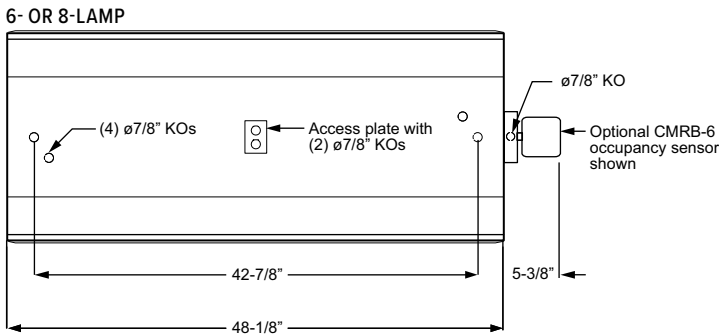

BACK VIEW DETAILS