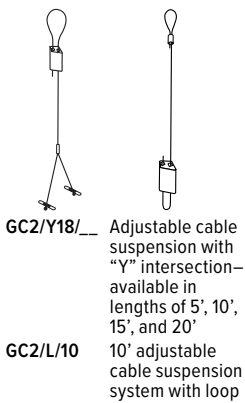

Shown with lamps, not included

CATALOG #: _____

TYPE: _____

PROJECT: _____

FEATURES

- Quick-wire access plate in back of fixture housing for easy attachment of incoming power supply
- Shallow fixture depth of less than 4" allows fixture placement near the ceiling for maximum space utilization and reduces damage incurred from material handling equipment
- Variety of mounting options
- TLED fixtures provide on-site lamping flexibility and simple installation
- Available on QuickShip
- This fixture is proudly made in the USA

SPECIFICATIONS

- HOUSING** – Die-formed 22-gauge C.R.S. housing.
- REFLECTOR** – Precision-formed 95% reflective highly specular aluminum.
- FINISH** – 92% minimum average reflective white polyester powder coat bonded to phosphate-free, multi-stage pretreated metal. All parts painted after fabrication to facilitate installation, increase efficiency, and inhibit corrosion.
- ELECTRICAL** – Prewired for Type B, single or double end, non-shunted LED tubes, lamps by others.
- MOUNTING** – Suspended.
- LABELS** – UL/CUL listed as LED suspended luminaire suitable for dry or damp locations.
- WARRANTY** – 5-year limited fixture warranty, see hew.com/warranty.

VOLTAGE

UNV 120-277V

GL-4-44T5LS/B-(2)VBY/PWU-QS-UNV
GL-4-64T5LS/B-(2)VBY/PWU-QS-UNV

NOTES

- White reflector - fixture distribution determined by selected lamp.
- Requires VBY hanger.
- Shipped not attached.
- Shipped not attached.

FIXTURE DETAILS

BACK VIEW DETAILS

MOUNTING ACCESSORIES

CABLE SUSPENSION KITS

VBY HANGER

SPACER BRACKET

HUB MOUNTS

HOOK AND CABLE