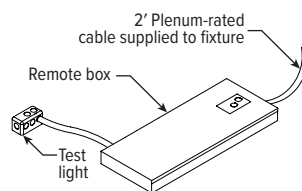

LUMEN SUMMARY	ZONE	LUMENS	% FIXTURE
	0 - 30	672	13
0 - 40	1081	22	
0 - 60	1854	37	
0 - 90	2501	50	
90 - 120	649	13	
90 - 150	1831	37	
90 - 180	2505	50	
0 - 180	5006	100	

FIXTURE DETAILS

BACKVIEW

	DIMENSIONS		
	A	B	C
2'	25-1/8" O.C.	20-1/2" O.C.	16" O.C.
3'	37-1/8" O.C.	32-1/2" O.C.	32" O.C.
4'	49-1/8" O.C.	42-1/2" O.C.	32" O.C.

OCCUPANCY SENSOR

REMOTE MOUNT DETAILS

Includes 2' plenum-rated 18ga. solid cable. Remote box can be installed in:

- Above ceiling grid
- Remote closet (within 100ft)
- Surface below ceiling

EM OPTION

WMAUD PoE | tunable WHITE Architectural Wall Mount Up/Down