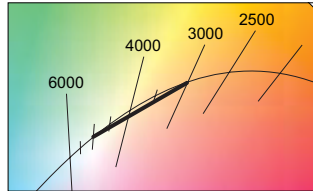

WMAUD PoE | tunable WHITE Architectural Wall Mount Up/Down

FIXTURE PERFORMANCE DATA

LED PACKAGE	STANDARD			TUNABLE WHITE		
	DELIVERED LUMENS	WATTAGE	EFFICACY (lm/W)	DELIVERED LUMENS	WATTAGE	EFFICACY (lm/W)
2' P16U/P16D	1624	16.0	101.5	1617	17.3	93.6
3' P25U/P25D	2537	25.0	101.5	2508	25.4	98.6
4' P25U/P25D	2503	24.0	104.3	2534	24.6	102.9

- Photometrics tested in accordance with IESNA LM-79. Results shown are based on 25°C ambient temperature.
- Standard results based on 3500K standard, 80 CRI, actual lumens may vary +/-5%
- Tunable white results based on 4000K standard, 80 CRI, actual lumens may vary +/-5%
- Use multiplier table to calculate additional options.