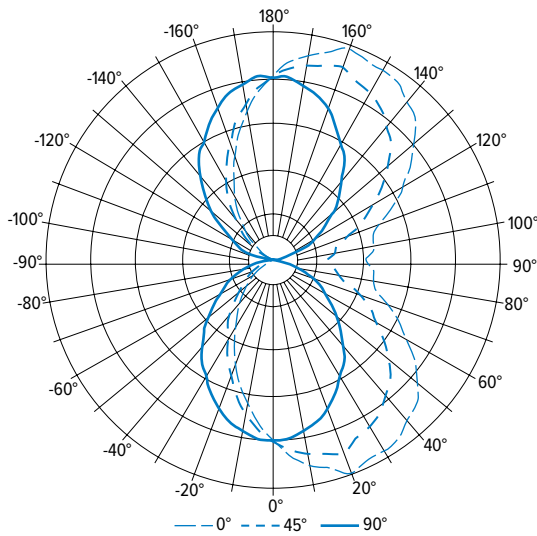

PHOTOMETRY

WMAUD-4-P25U/P25D/835-AF Total Luminaire Output: 5006 lumens; 48 Watts | Efficacy: 104 lm/W | 84.2 CRI; 3500K CCT